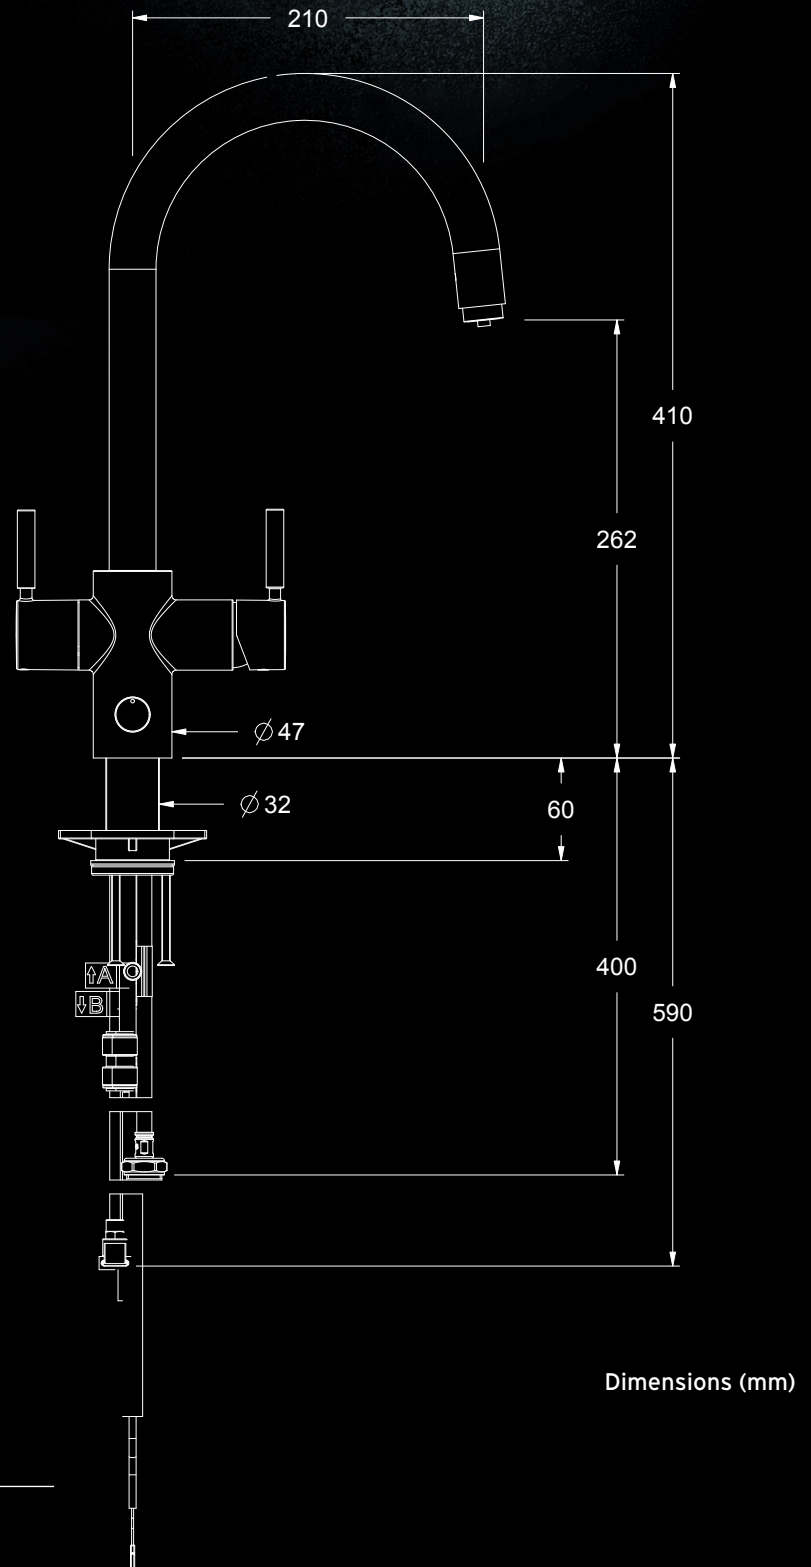

PRODUCT SPEC SHEET

4N1 Touch J Shape

SHOWROOM
COLLECTION

DESIGNED & MADE IN ITALY

SPECIFICATIONS

- Solid, high-quality low lead brass
- Complete installation kit for solid surface mount
- Capacity: 2.5 litre stainless steel tank
- Features a digital adjustable dial that allows you to set your preferred temperature between 88°C and 98°C
- Tap height: 410mm
- Required hole diameter: 35-38mm
- Required supply pressure (cold): 172-862 kPa (1.7-8.6 bar) (25-125 psi)
- Required supply pressure (hot): 50xPa (0.5 bar) (7 psi)

AVAILABLE IN THREE FINISHES

Polished
chrome

Brushed
steel

Velvet
black

J SHAPE POLISHED CHROME EAN:
050375022008

J SHAPE BRUSHED STEEL EAN:
050375022015

J SHAPE VELVET BLACK EAN:
050375022817

InSinkErator
Suite 10, Building 6
Hatters Lane
Croxley Park, Watford,
Herts WD18 8YH
United Kingdom