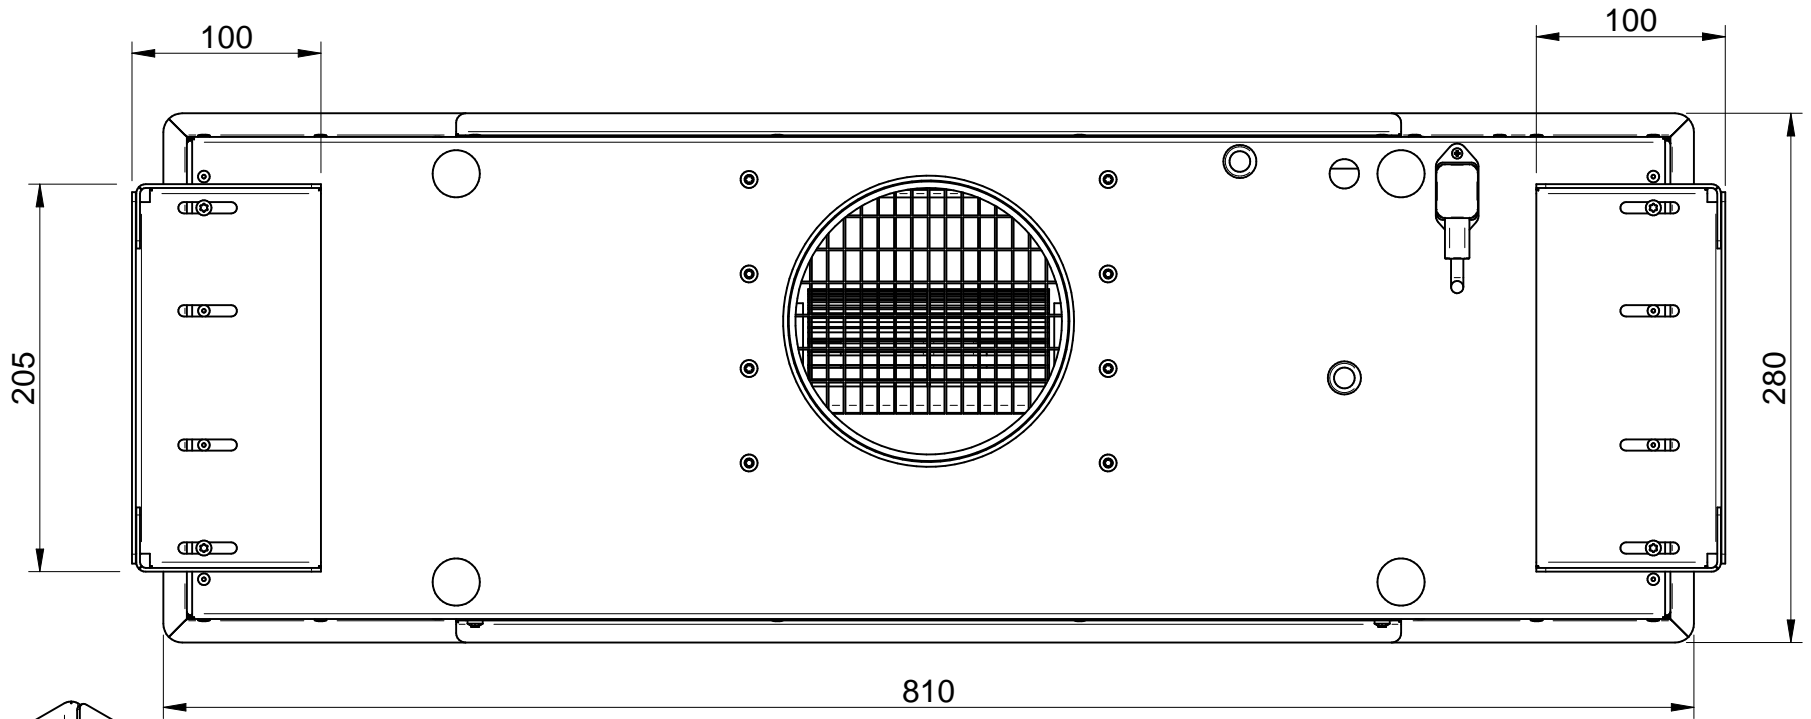

Dim. in mm unless otherwise specified Tolerances ISO 2768		Material: ASSEMBLY	This drawing is the property of OPERA Hausgeräte GmbH Unterm Wolfsberg 9/9a 75177 Pforzheim, Germany
Date:	Name:	Title:	
Drawn: 18/01/2022	GR	LLANO BUILT IN 810 - TECHNICAL DRAWINGS	Scale: 1:5
Verified.: -	-		
Rev.: 00	-		
 www.operahsg.com		Model: BLL081 A/B	
		Drawing: BLL081 A/B	

Dim. in mm unless otherwise specified Tolerances ISO 2768			Material: ASSEMBLY	This drawing is the property of OPERA Hausgeräte GmbH Unterm Wolfsberg 9/9a 75177 Pforzheim, Germany	
	Date:	Name:	Title: LLANO BUILT IN 810 - TECHNICAL DRAWINGS		
Drawn:	18/01/2022	GR			
Verified.:	-	-			
Rev.:	00	-			
 www.operahsg.com			Model: BLL081 A/B	 1:4	
			Drawing: BLL081 A/B		A3