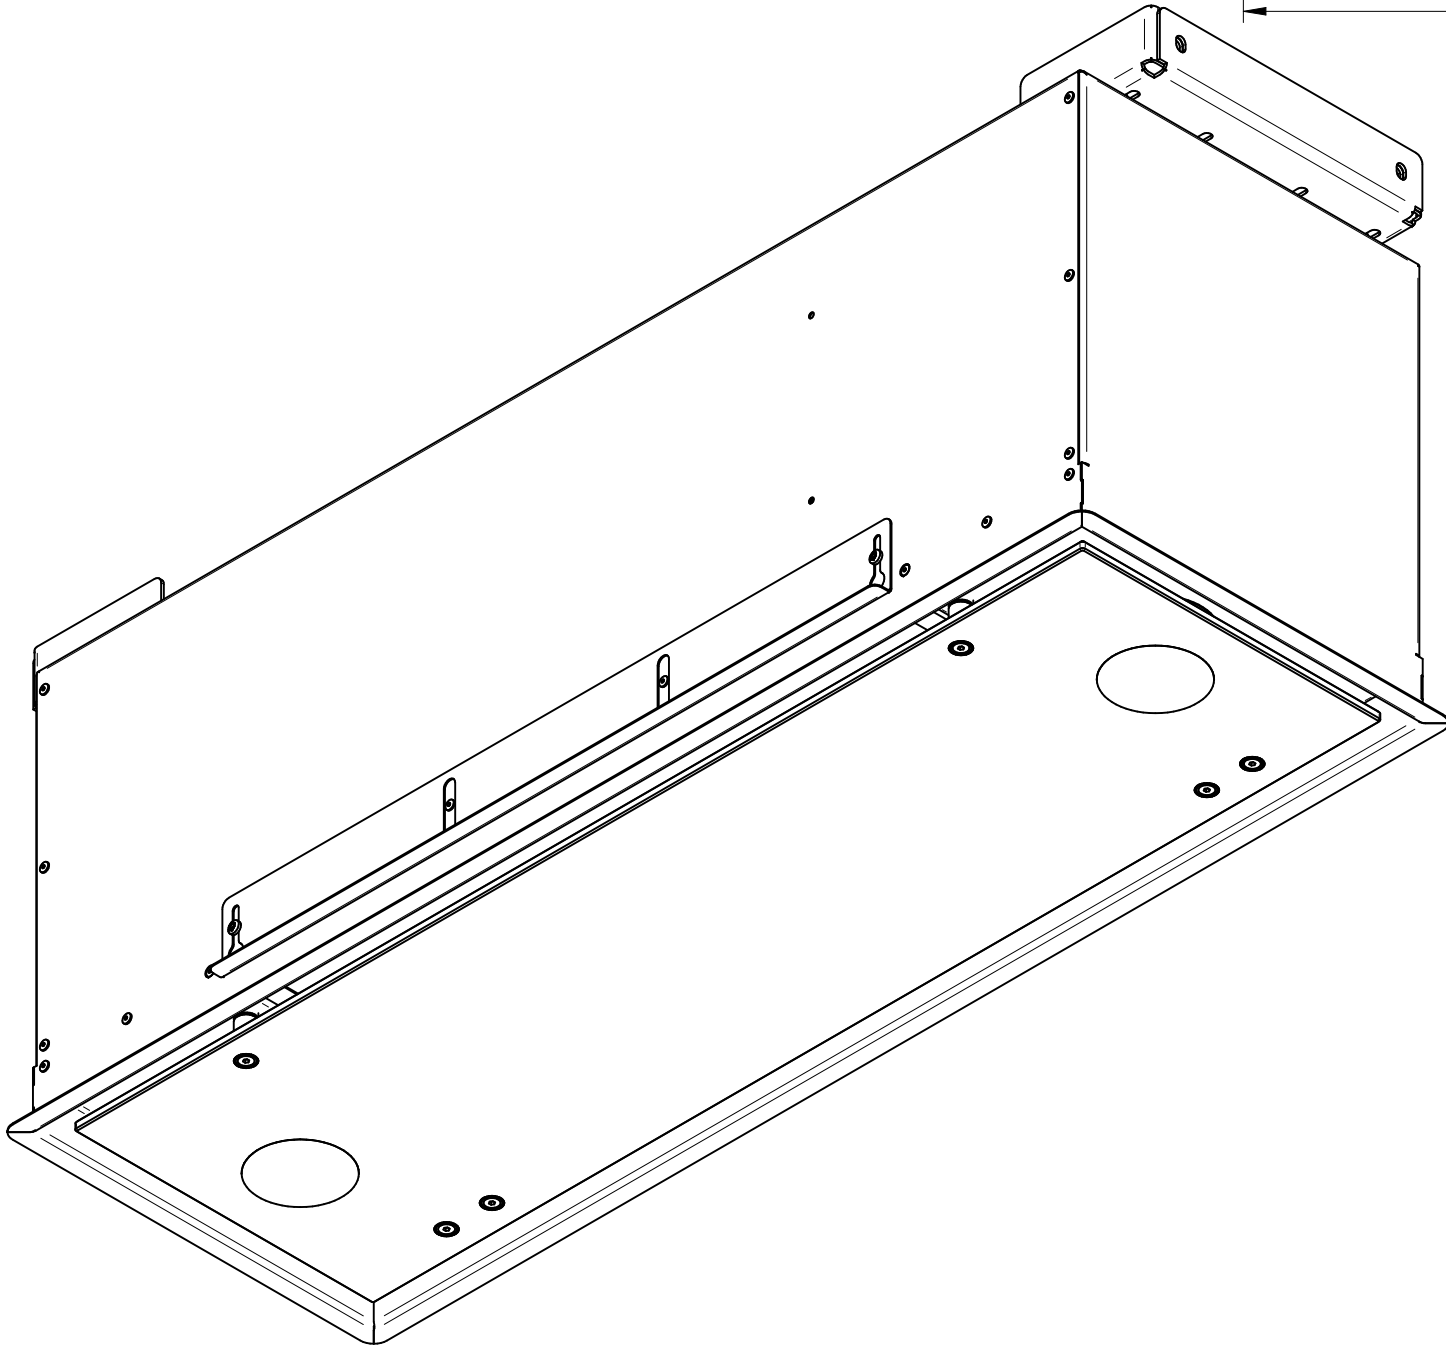

Dim. in mm unless otherwise specified Tolerances ISO 2768		Material: ASSEMBLY	This drawing is the property of OPERA Hausgeräte GmbH Unterm Wolfsberg 9/9a 75177 Pforzheim, Germany
Date:	Name:	Title:	
Drawn: 18/01/2022	GR	LLANO BUILT IN 810 - TECHNICAL DRAWINGS	Scale: 1:5
Verified.: -	-		
Rev.: 00	-		
 www.operahsg.com		Model: BLL081 A/B	
		Drawing: BLL081 A/B	

Dim. in mm unless otherwise specified Tolerances ISO 2768			Material: ASSEMBLY	This drawing is the property of OPERA Hausgeräte GmbH Unterm Wolfsberg 9/9a 75177 Pforzheim, Germany	
	Date:	Name:	Title: LLANO BUILT IN 810 - TECHNICAL DRAWINGS		
Drawn:	18/01/2022	GR			
Verified.:	-	-			
Rev.:	00	-			
 www.operahsg.com			Model: BLL081 A/B	 1:4	
			Drawing: BLL081 A/B		A3