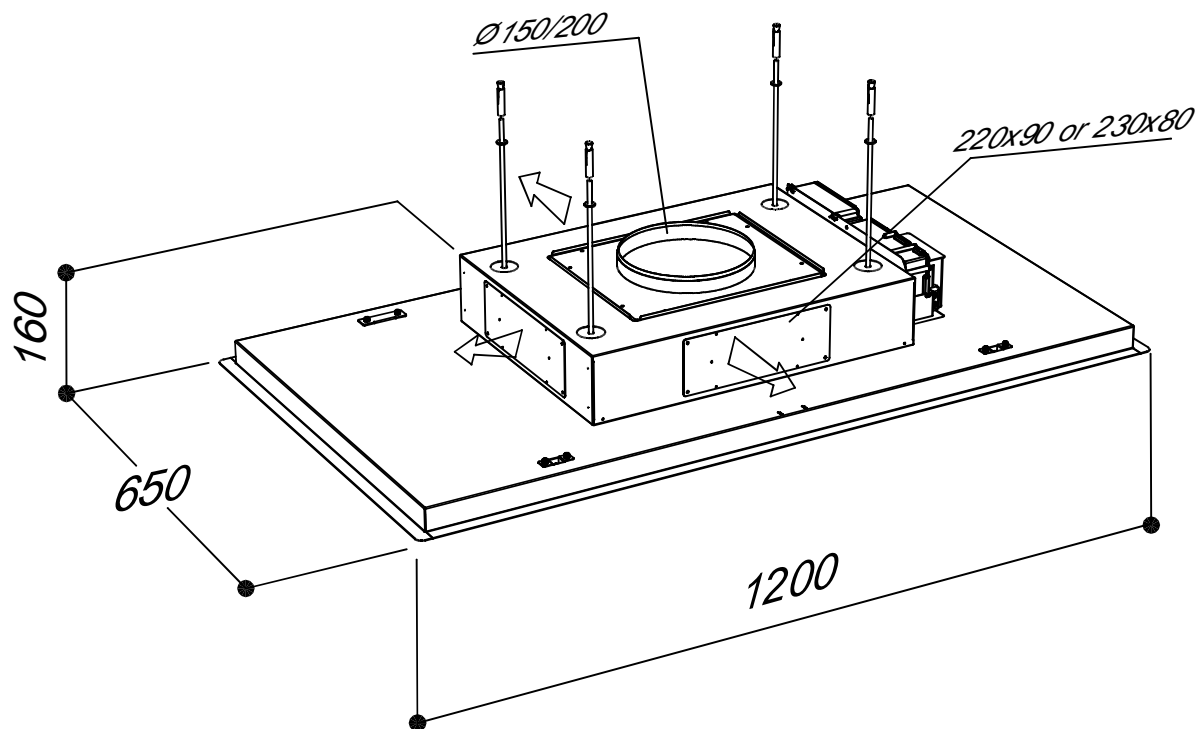

# SLT971

DAKE

*h. 160*

*EM*

*For the installation, create a false ceiling with a niche of 1165mm for 615mm whose minimum height to be reached is 170mm*