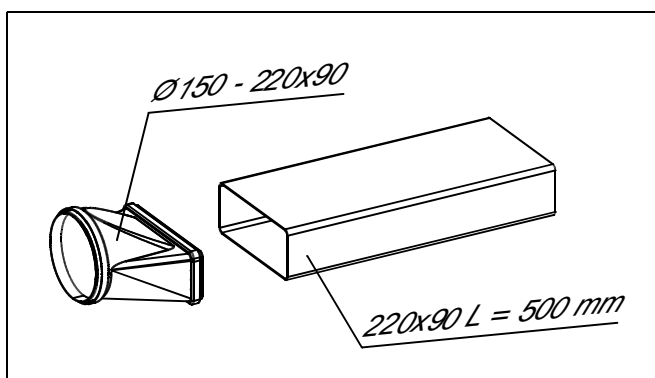

# SLT971

DAKE

*h. 160*

*EM*

*For the installation, create a false ceiling with a niche of 1165mm for 615mm whose minimum height to be reached is 170mm*