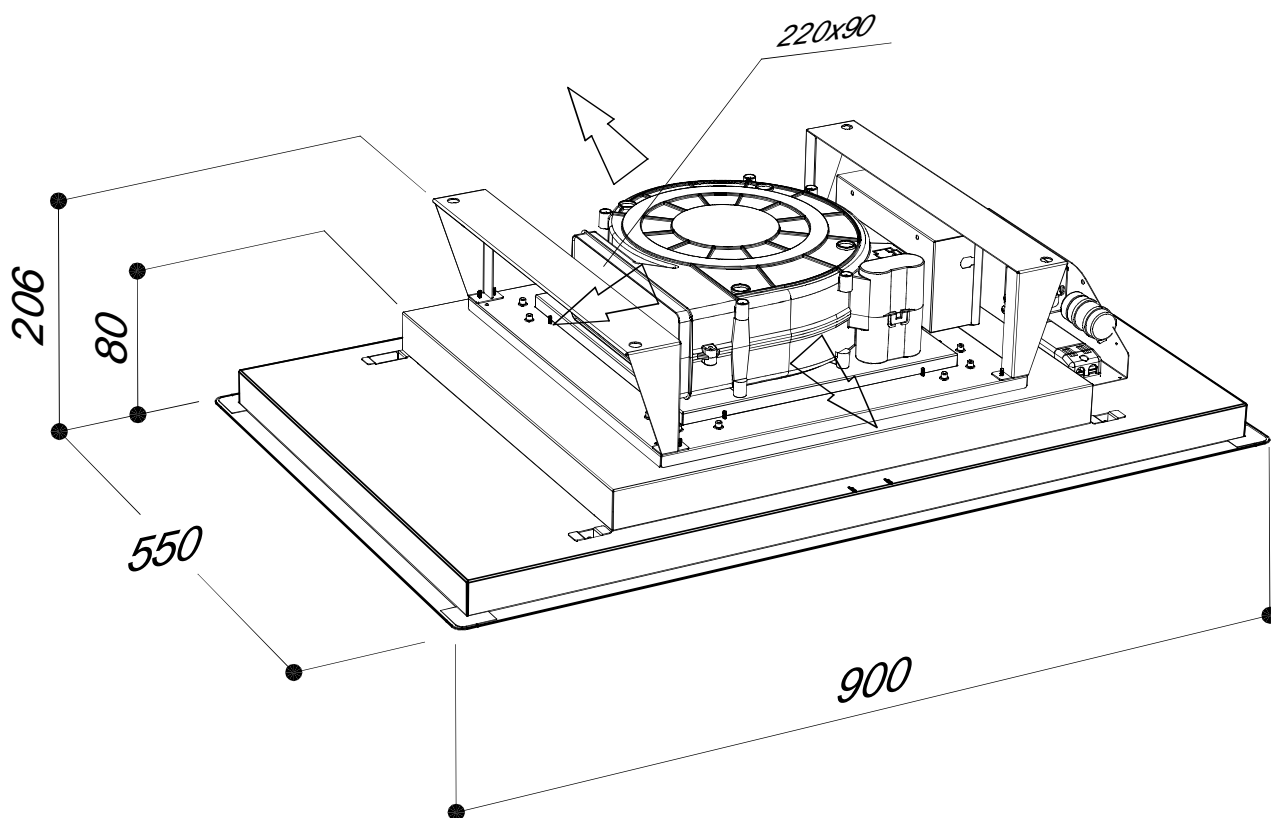

SLT971_90

BRHM

For the installation, create a false ceiling with a niche of 865mm for 515mm whose minimum height to be reached is 210mm