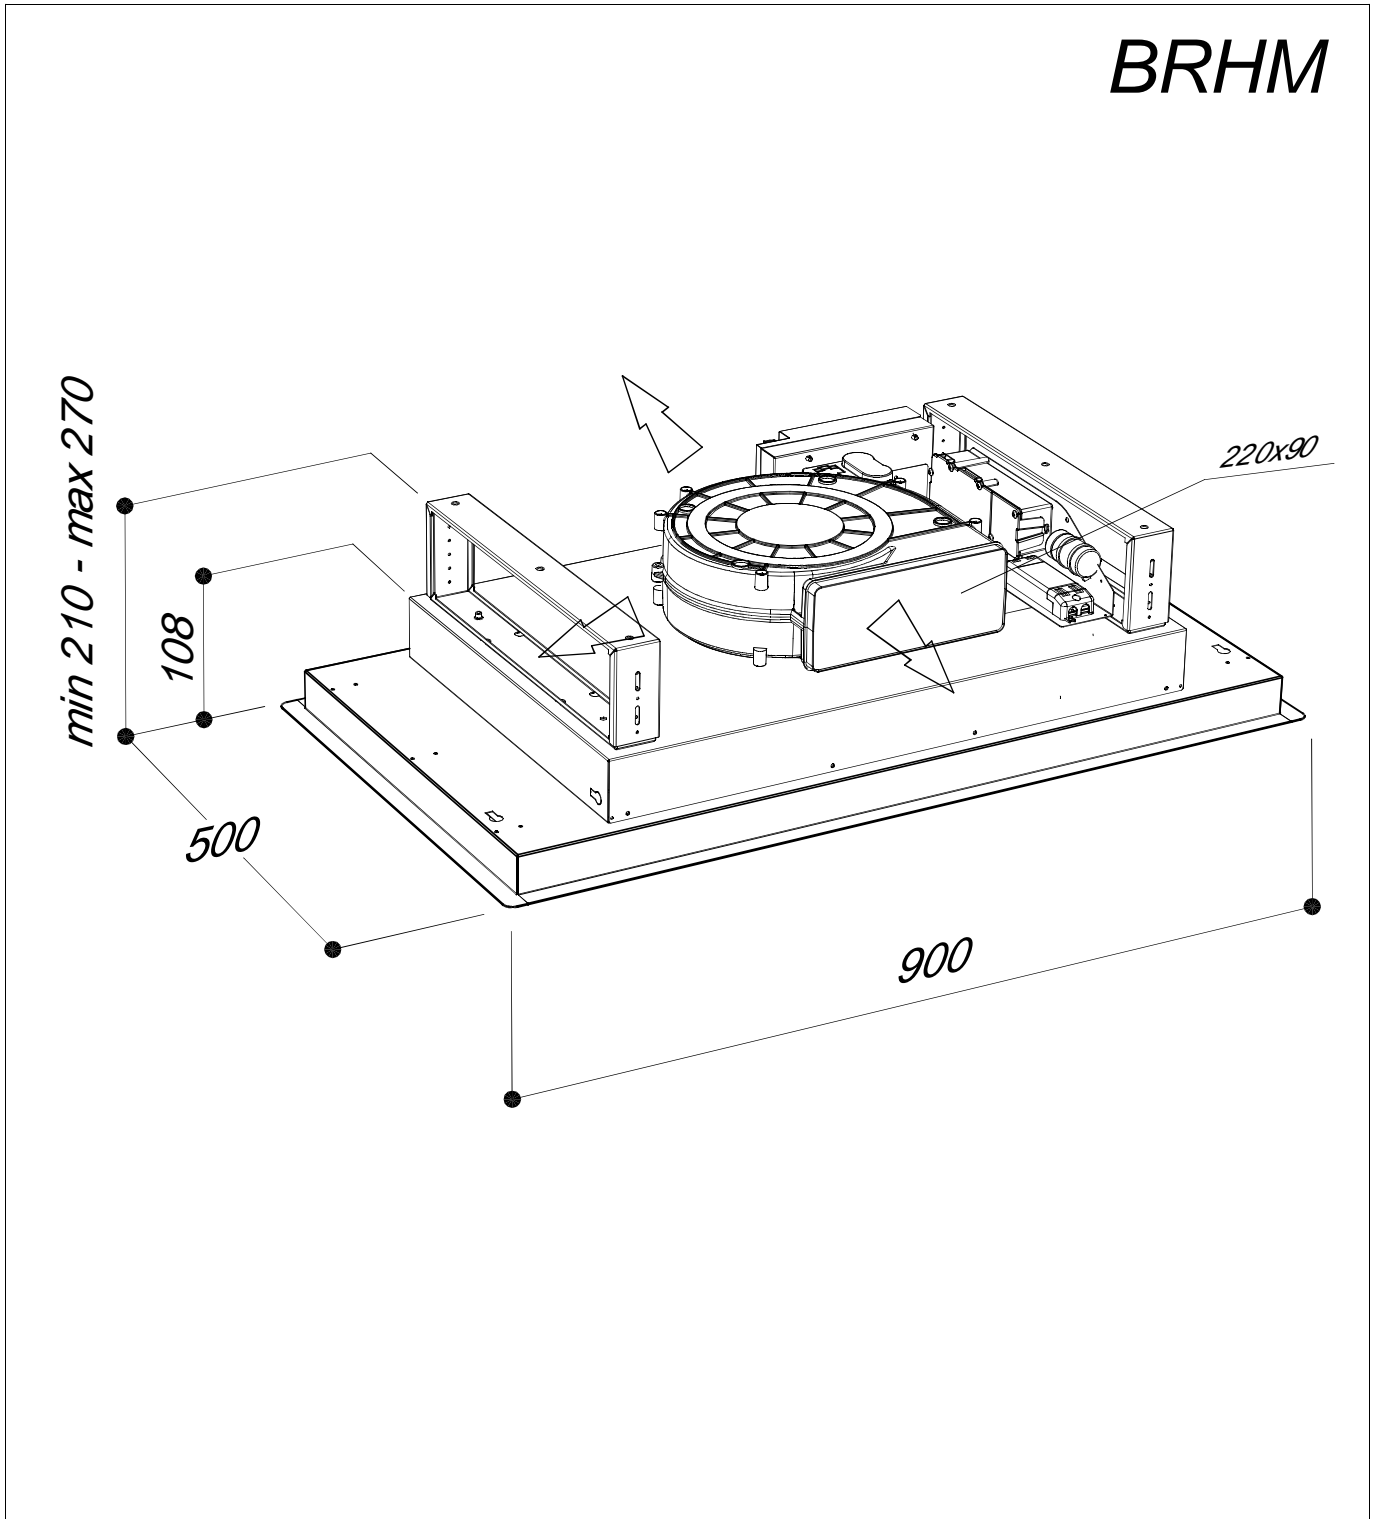

SLT975

BRHM

For the installation, create a false ceiling with a niche of 865mm for 465mm whose minimum height to be reached is 210mm