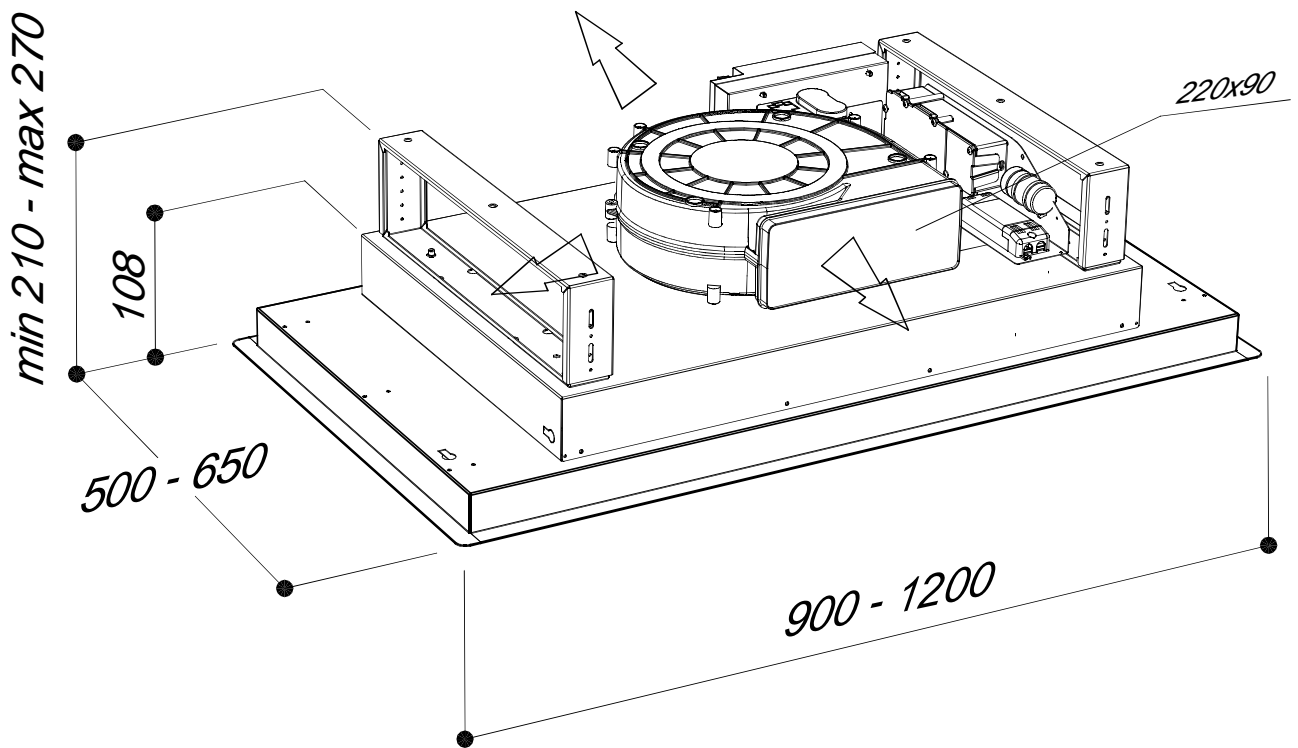

SLT975

BRHM

For the installation, create a false ceiling with a niche of 865mm for 465mm (900) or 1165 for 615 (1200) whose minimum height to be reached is 210mm