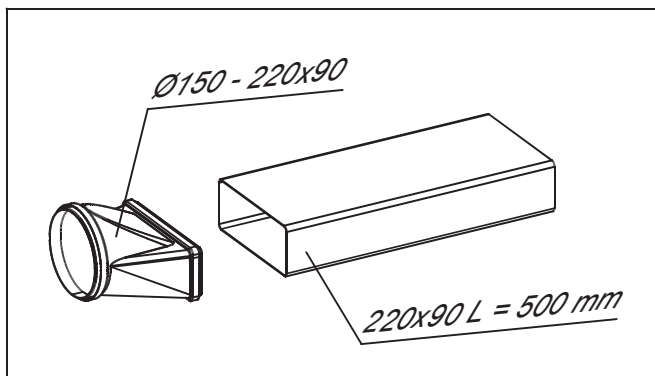

SLT975

DAKE

h.160

EM

For the installation, create a false ceiling with a niche of 1165mm for 615mm whose minimum height to be reached is 170mm