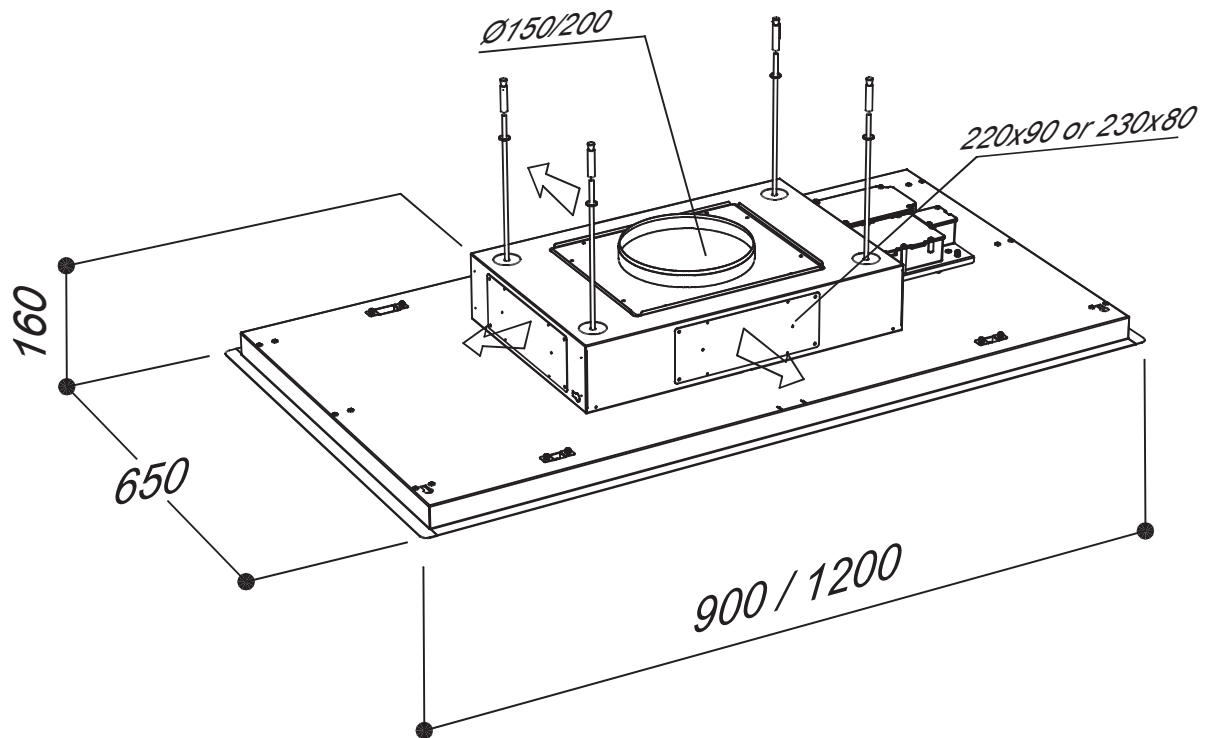

SLT975

DAKE

h.160

EM

For the installation, create a false ceiling with a niche of 1165mm for 615mm whose minimum height to be reached is 170mm