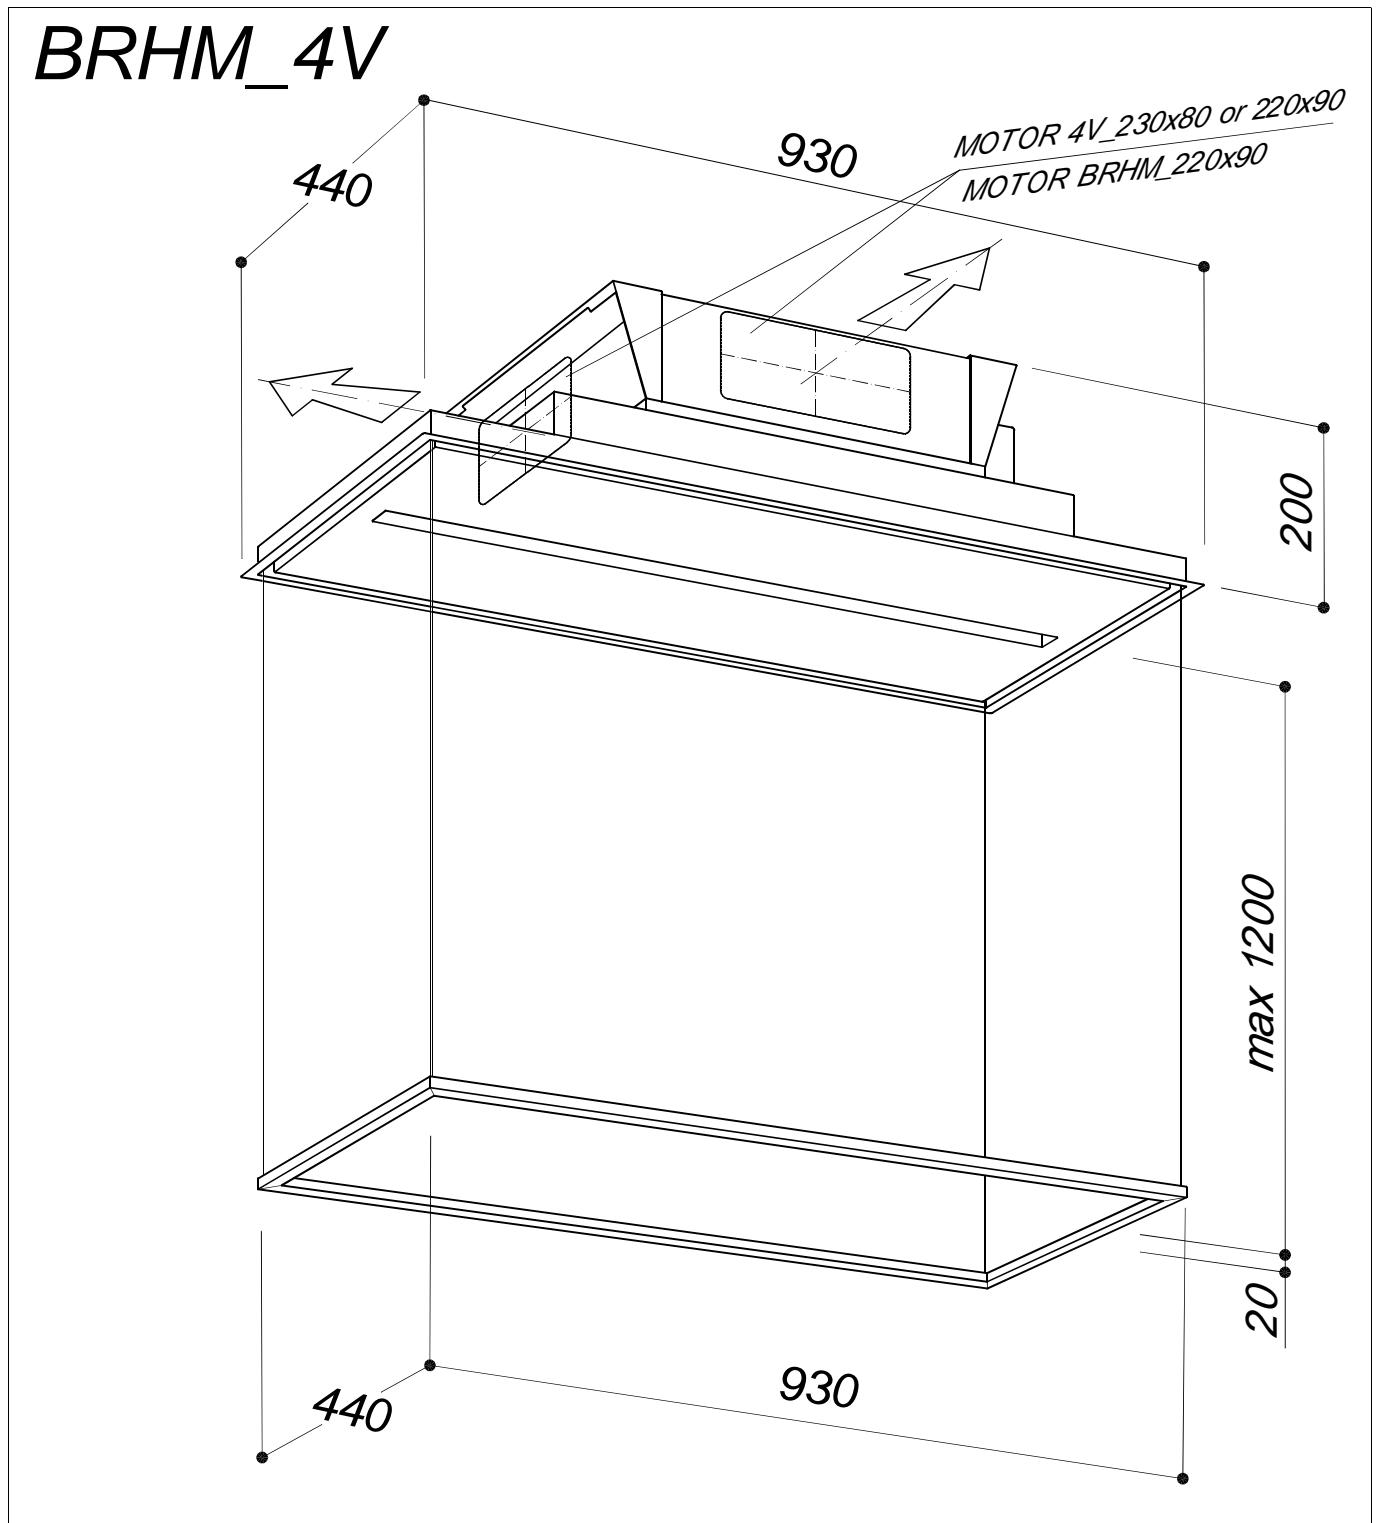

SLT978 LIGHT

For the installation, create a false ceiling with a niche of 915mm for 425mm whose minimum height to be reached is 200mm