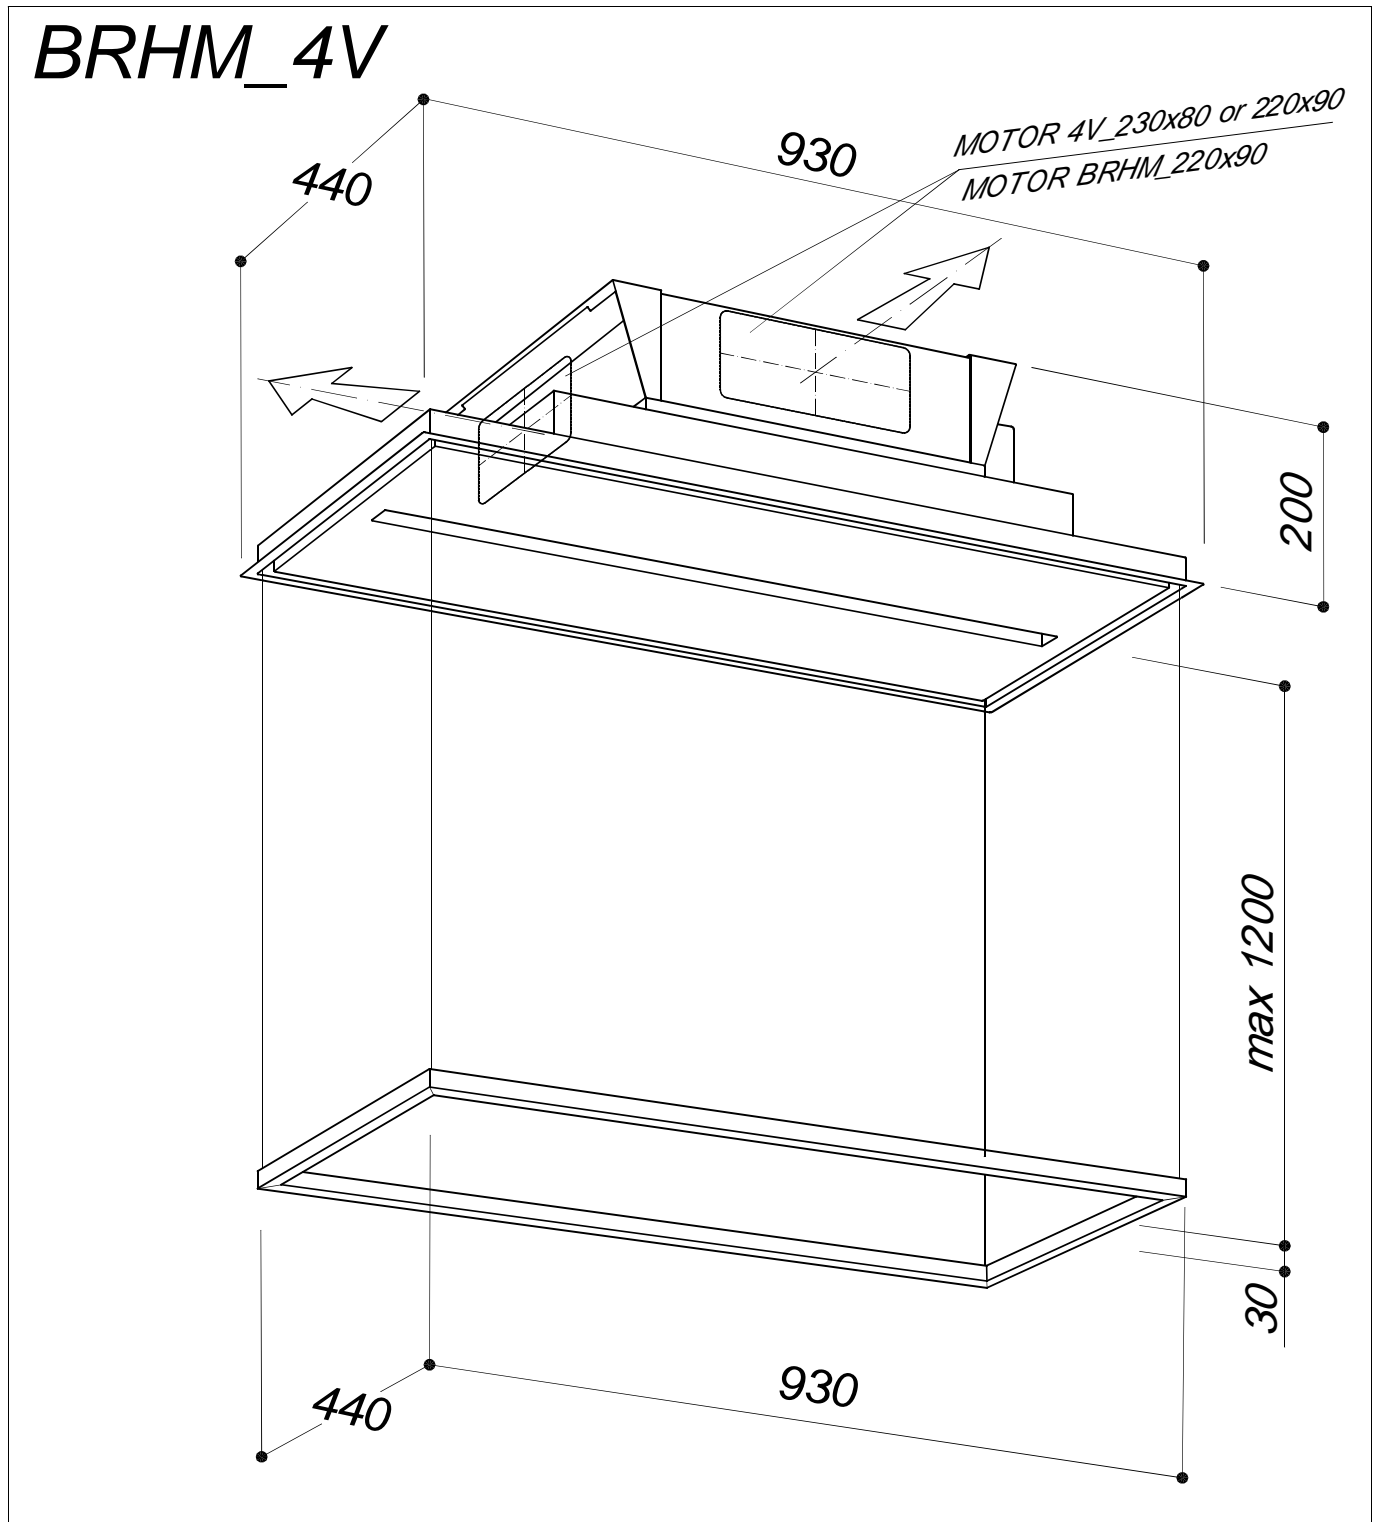

SLT978

For the installation, create a false ceiling with a niche of 915mm for 425mm whose minimum height to be reached is 200mm