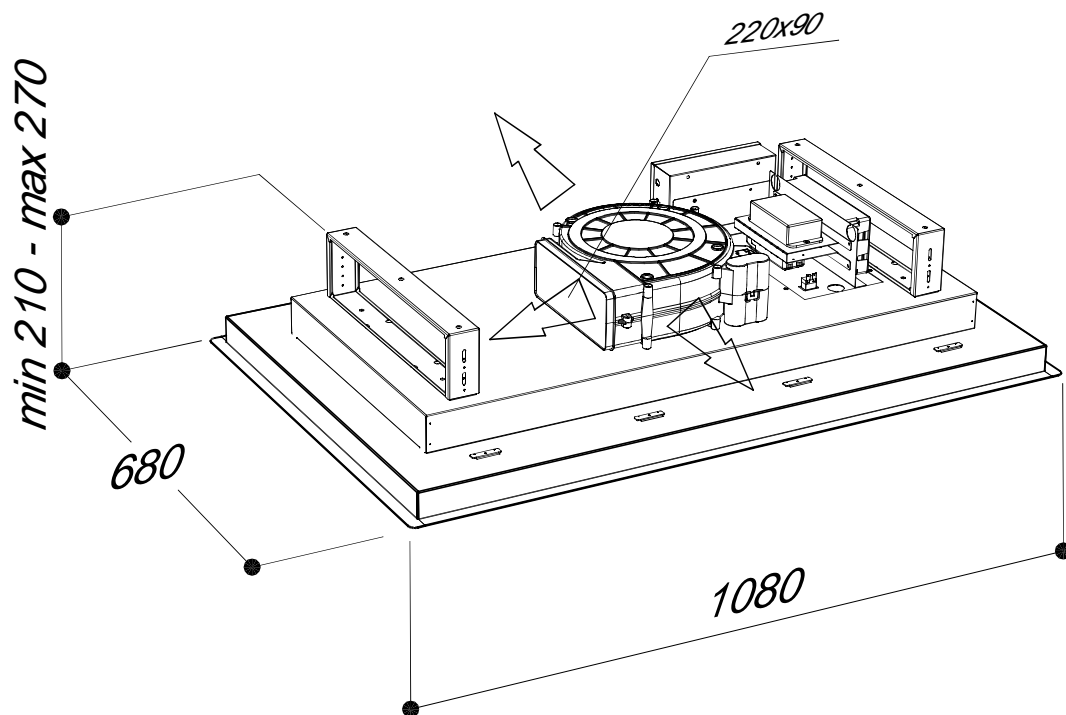

SLT979

BRHM

For the installation, create a false ceiling with a niche of 1050mm for 645mm whose minimum height to be reached is 210mm