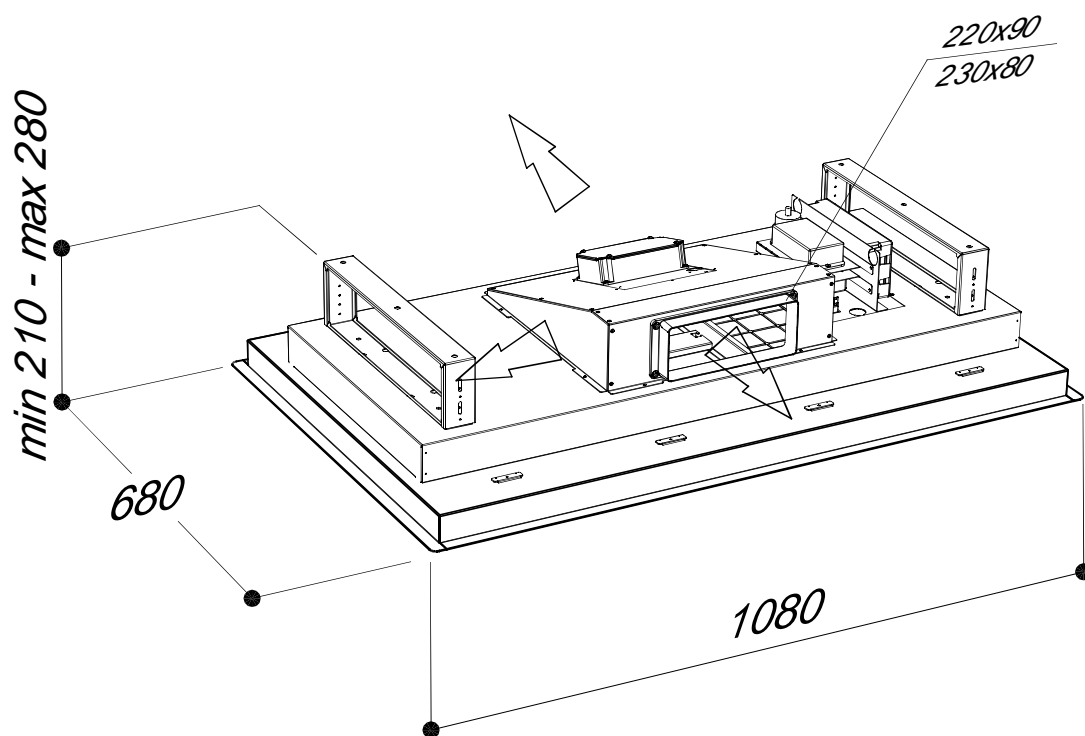

SLT979

EM

For the installation, create a false ceiling with a niche of 1050mm for 645mm whose minimum height to be reached is 210mm