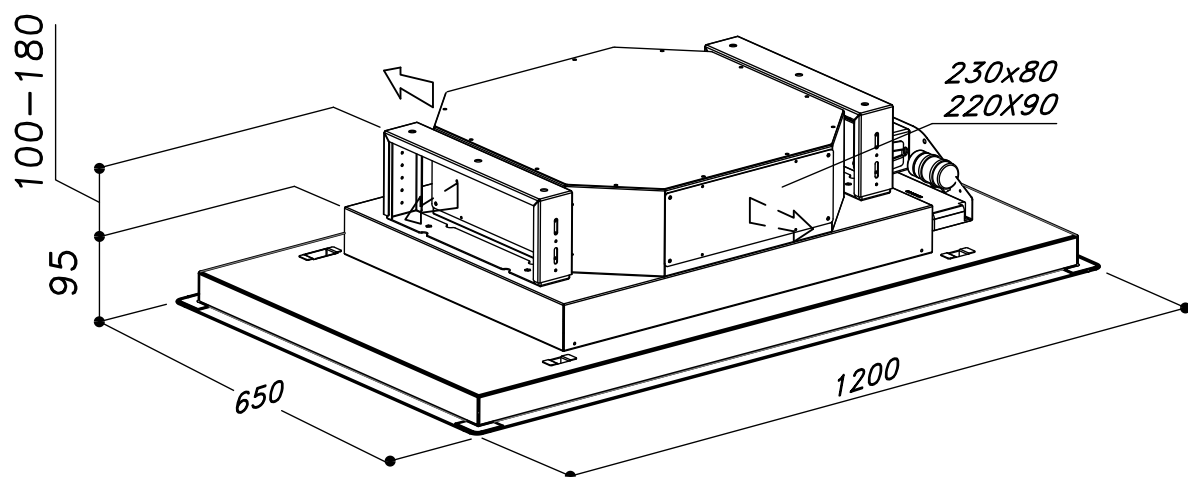

S971 Cm120

For the installation, create a false ceiling with a niche of 1165mm for 615mm whose minimum height to be reached is 200 mm