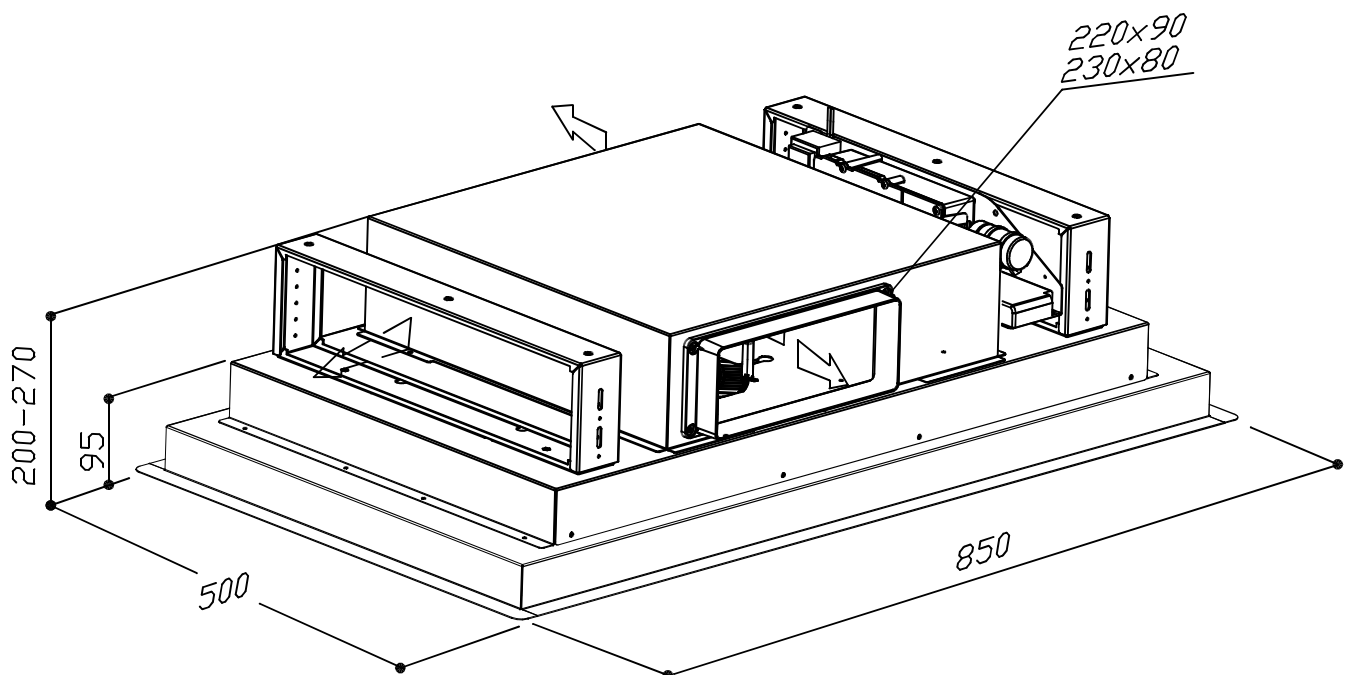

S974

radial motor

For the installation, create a false ceiling with a niche of 815mm for 465mm whose minimum height to be reached is 200mm

15-11-2018