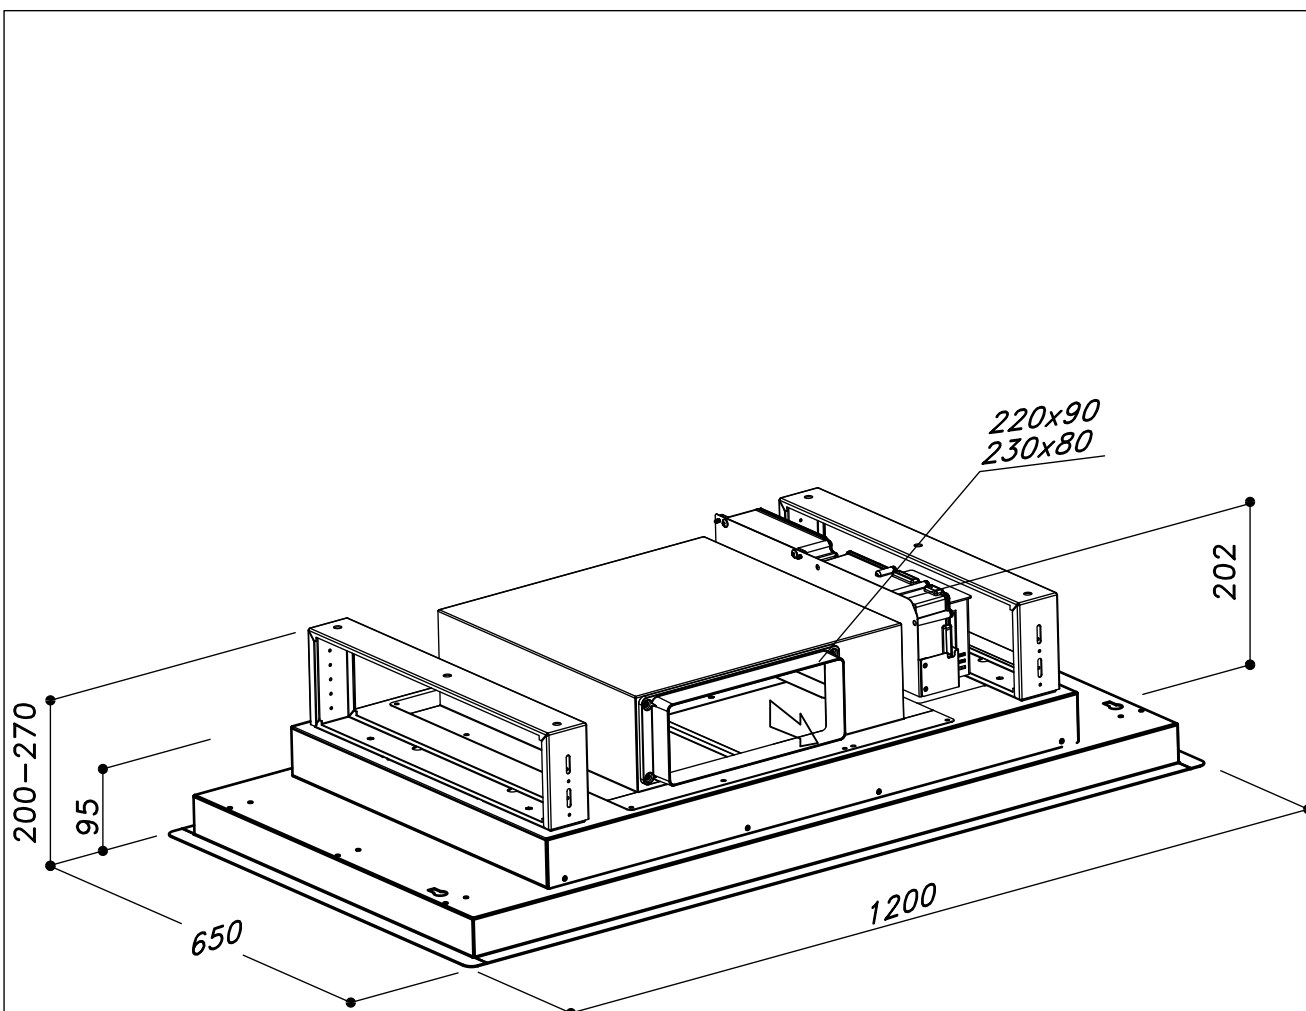

# S975 EM 120x65

*For the installation, create a false ceiling with a niche of 1165mm for 615mm whose minimum height to be reached is 200mm*