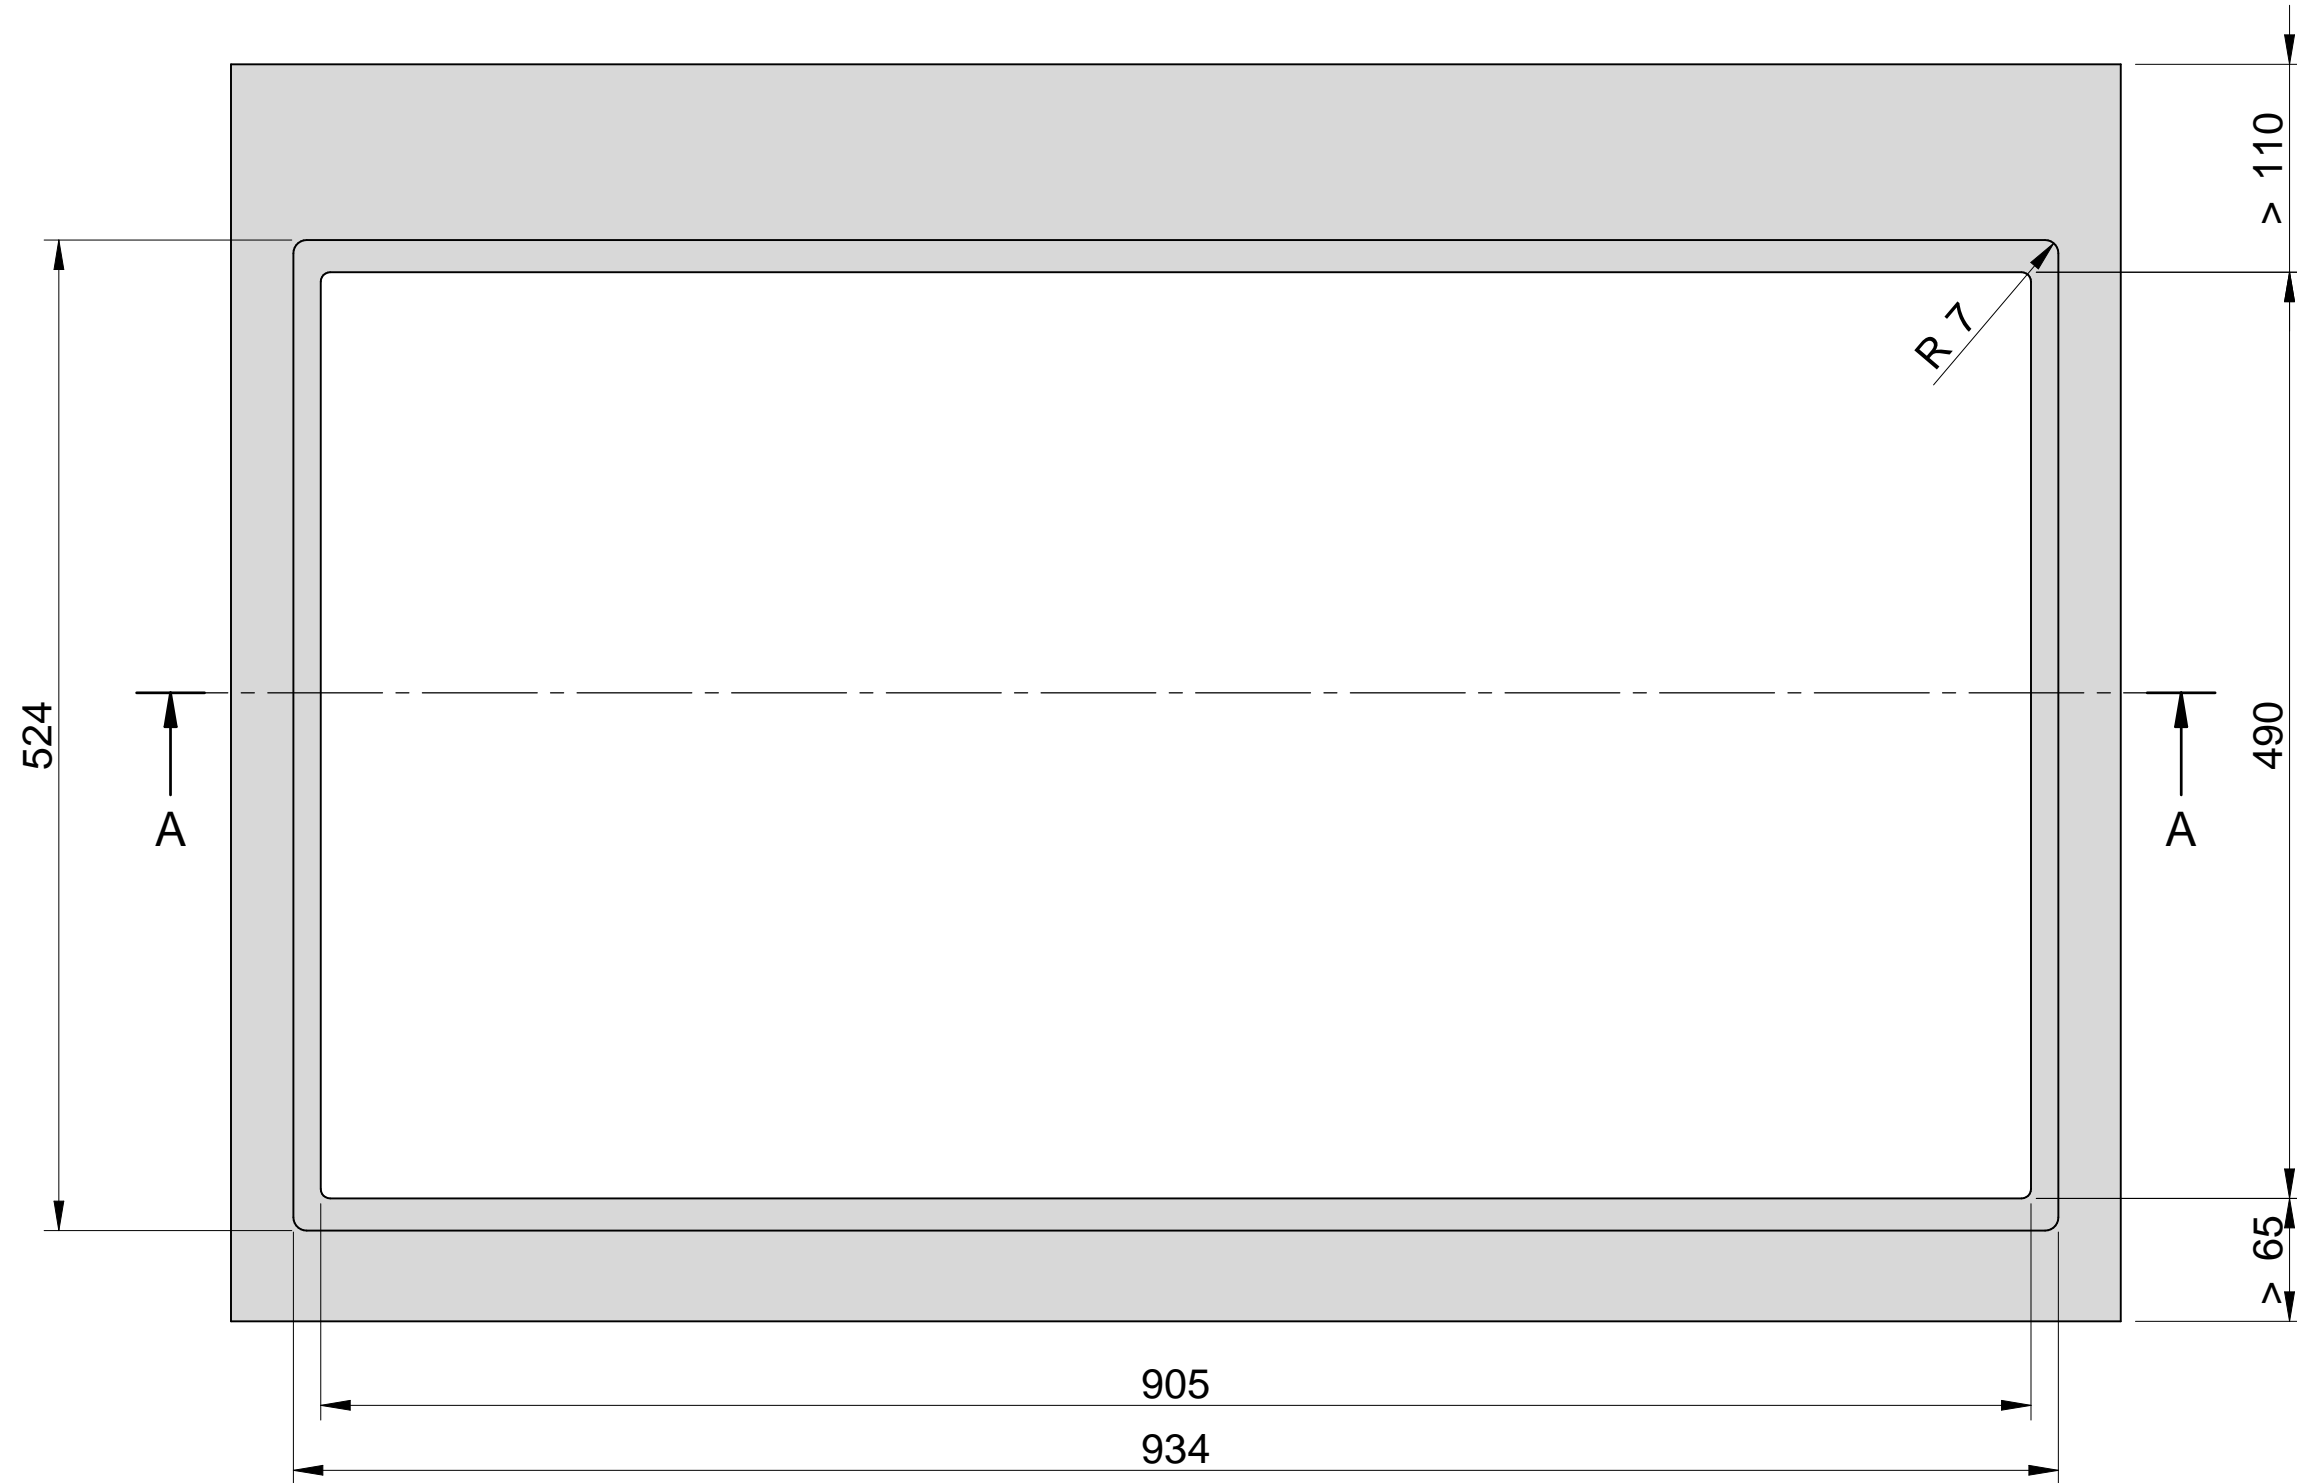

Dim. in mm unless otherwise specified Tolerances ISO 2768		Material:	This drawing is the property of OPERA Hausgeräte GmbH Unterm Wolfsberg 9/9a 75177 Pforzheim, Germany
Date:	Name:	-	
Drawn:	11/01/2022	GDP	Title: NIVEL - TECHNICAL DRAWINGS
Verified.:	-	-	
Rev.:	00	-	
 www.operahsg.com		Model: NIVEL	Scale: 1:4
		Drawing: DNI93	 A3

Cut-out for surface mounting

Dim. in mm unless otherwise specified Tolerances ISO 2768			Material:	This drawing is the property of OPERA Hausgeräte GmbH Unterm Wolfsberg 9/9a 75177 Pforzheim, Germany
	Date:	Name:	-	
Drawn:	11/01/2022	GDP	Title:	Scale:
Verified.:	-	-	NIVEL -TECHNICAL DRAWINGS	1:4
Rev.:	00	-		Model: NIVEL
OPERA www.operahsg.com			Drawing: DNI93	A3

SECTION A-A

Cut-out for flush mounting

Dim. in mm unless otherwise specified Tolerances ISO 2768		Material:	This drawing is the property of OPERA Hausgeräte GmbH Unterm Wolfsberg 9/9a 75177 Pforzheim, Germany
Date:	Name:	-	
Drawn:	11/01/2022	GDP	Title: NIVEL - TECHNICAL DRAWINGS
Verified.:	-	-	
Rev.:	00	-	
 www.operahsg.com		Model:	NIVEL
		Drawing:	DNI93
			Scale: 1:4 
			A3

Dim. in mm unless otherwise specified Tolerances ISO 2768		Material:	This drawing is the property of OPERA Hausgeräte GmbH Unterm Wolfsberg 9/9a 75177 Pforzheim, Germany
Date:	Name:	-	
Drawn:	11/01/2022	GDP	Title: NIVEL - TECHNICAL DRAWINGS
Verified.:	-	-	
Rev.:	00	-	
 www.operahsg.com		Model:	NIVEL
		Drawing:	DNI93
			Scale: 1:5 
			A3