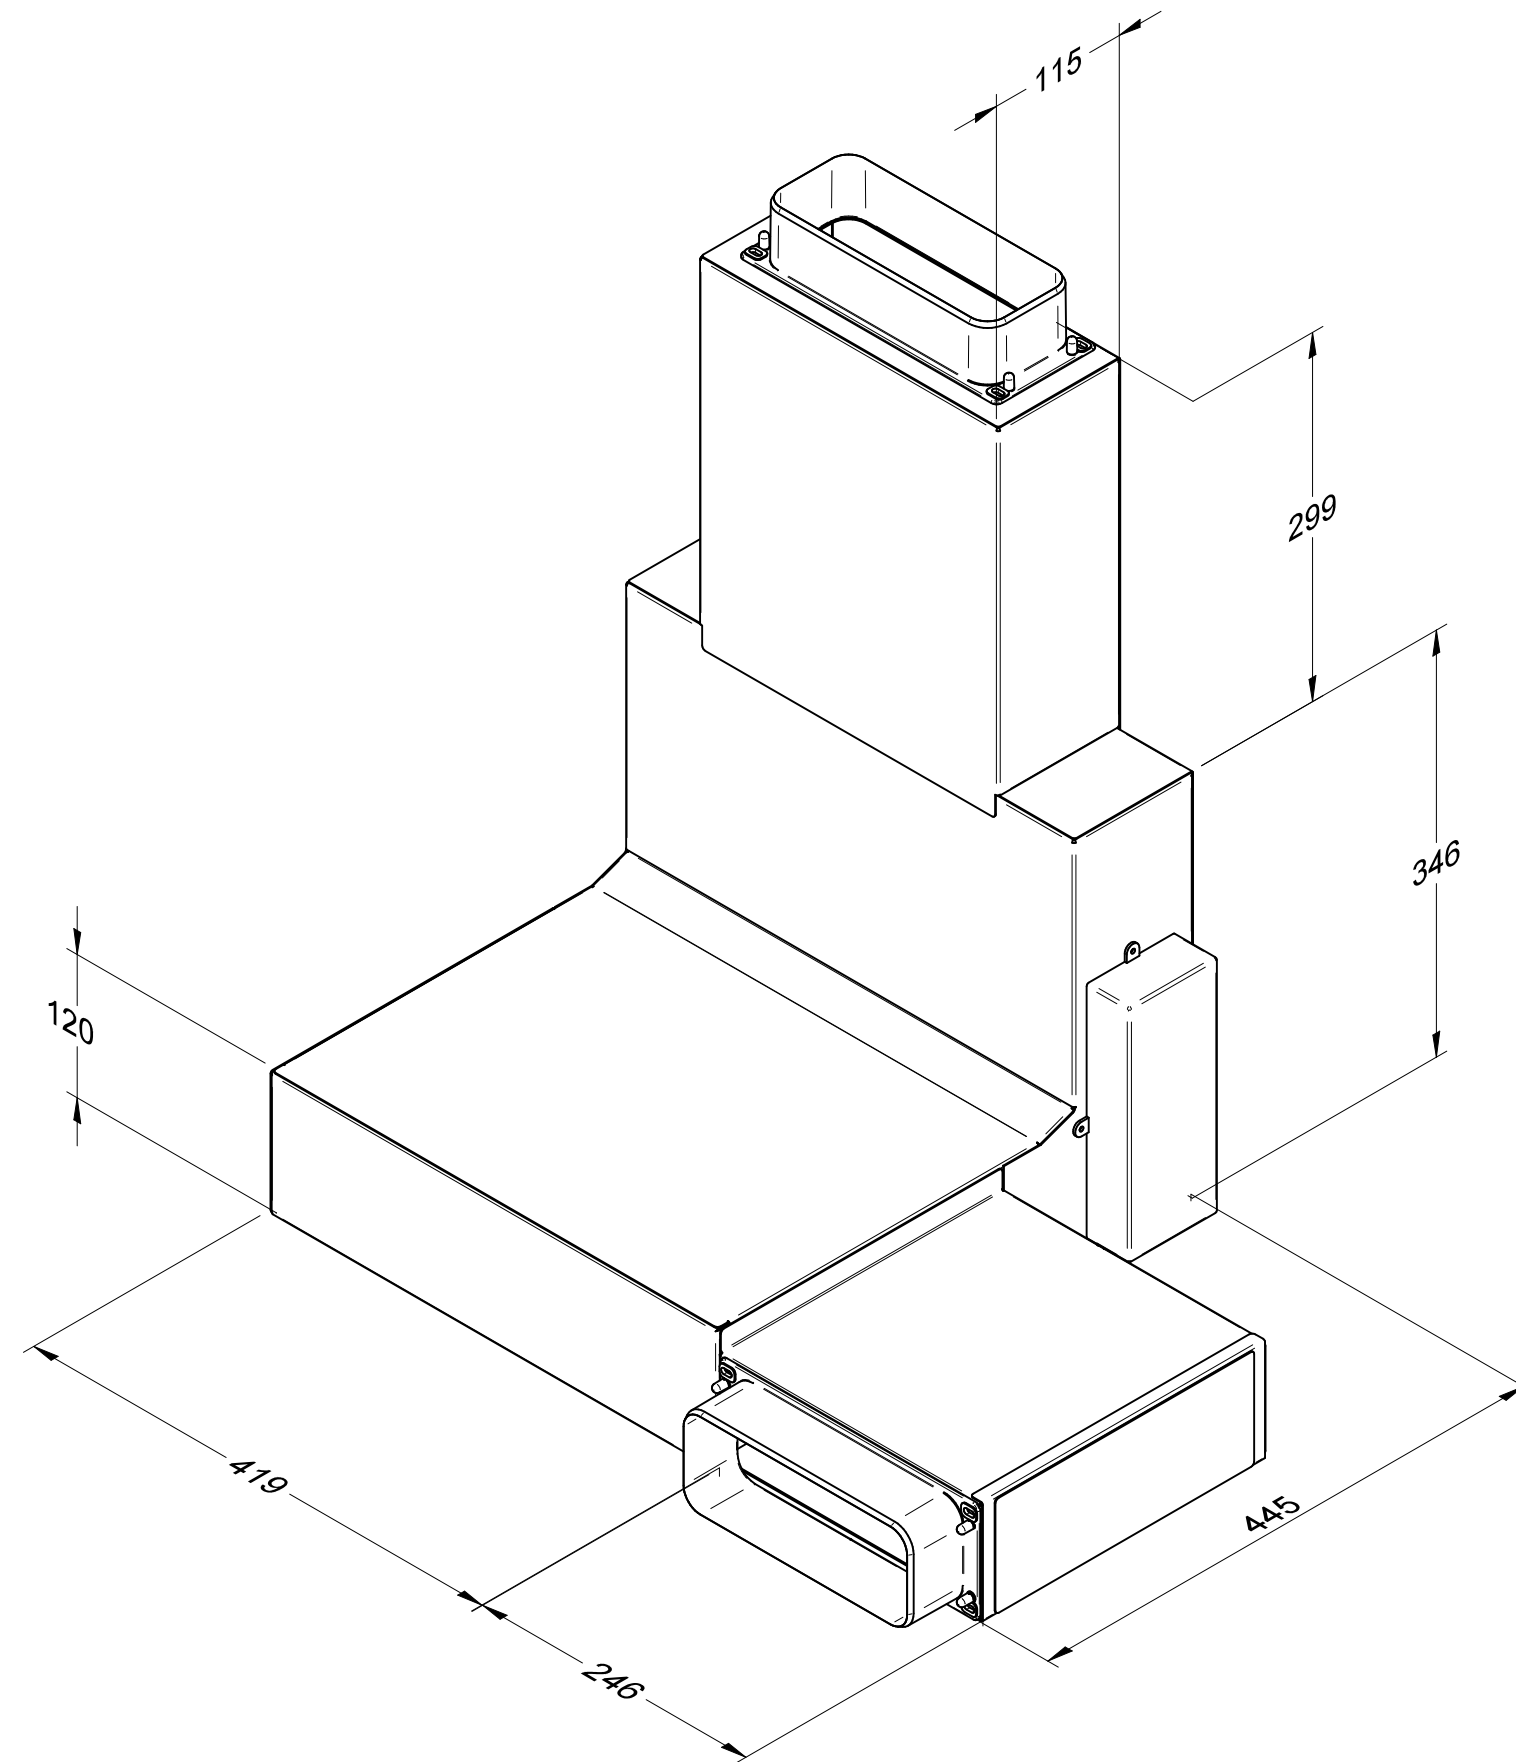

Cut-out for surface mounting

Dim. in mm unless otherwise specified Tolerances ISO 2768			Material:	This drawing is the property of OPERA Hausgeräte GmbH Unterm Wolfsberg 9/9a 75177 Pforzheim, Germany
	Date:	Name:	-	
Drawn:	11/01/2022	GDP	Title:	Scale:
Verified.:	-	-	NIVEL -TECHNICAL DRAWINGS	1:4
Rev.:	00	-		Model: NIVEL
OPERA www.operahsg.com			Drawing: DNI93	A3

SECTION A-A

Cut-out for flush mounting

Dim. in mm unless otherwise specified Tolerances ISO 2768		Material:	This drawing is the property of OPERA Hausgeräte GmbH Unterm Wolfsberg 9/9a 75177 Pforzheim, Germany
Date:	Name:	-	
Drawn:	11/01/2022	GDP	Title: NIVEL - TECHNICAL DRAWINGS
Verified.:	-	-	
Rev.:	00	-	
 www.operahsg.com		Model:	NIVEL
		Drawing:	DNI93
			Scale: 1:4 
			A3

Dim. in mm unless otherwise specified Tolerances ISO 2768		Material:	This drawing is the property of OPERA Hausgeräte GmbH Unterm Wolfsberg 9/9a 75177 Pforzheim, Germany
Date:	Name:	-	
Drawn:	11/01/2022	GDP	Title: NIVEL - TECHNICAL DRAWINGS
Verified.:	-	-	
Rev.:	00	-	
 www.operahsg.com		Model:	NIVEL
		Drawing:	DNI93
			Scale: 1:5 
			A3