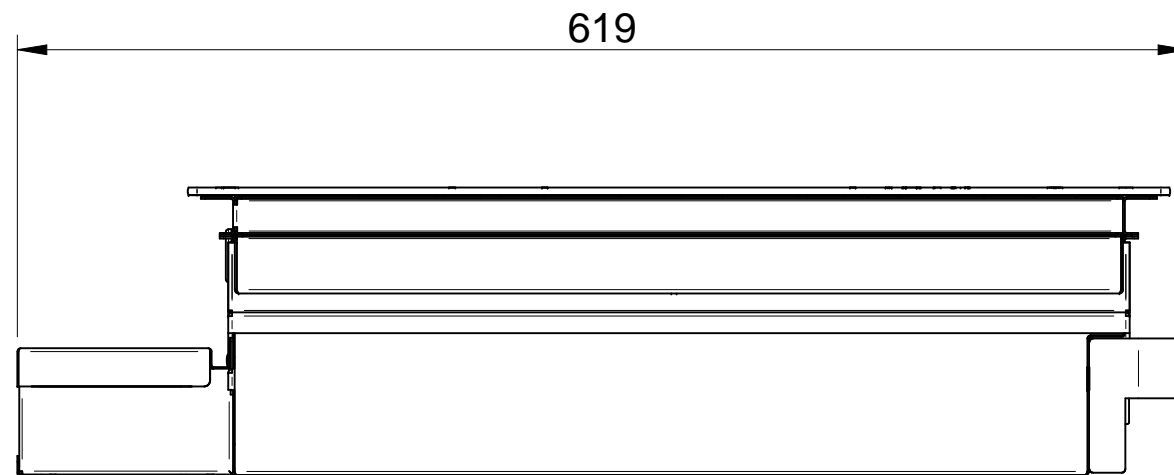

Dim. in mm unless otherwise specified Tolerances ISO 2768		Material:	This drawing is the property of OPERA Hausgeräte GmbH Unterm Wolfsberg 9/9a 75177 Pforzheim, Germany
Date:	Name:	-	
Drawn:	11/01/2022	GDP	Title: NIVEL - TECHNICAL DRAWINGS
Verified.:	-	-	
Rev.:	00	-	
  www.operahsg.com		Model: NIVEL	Scale: 1:4
		Drawing: DNI93	 A3