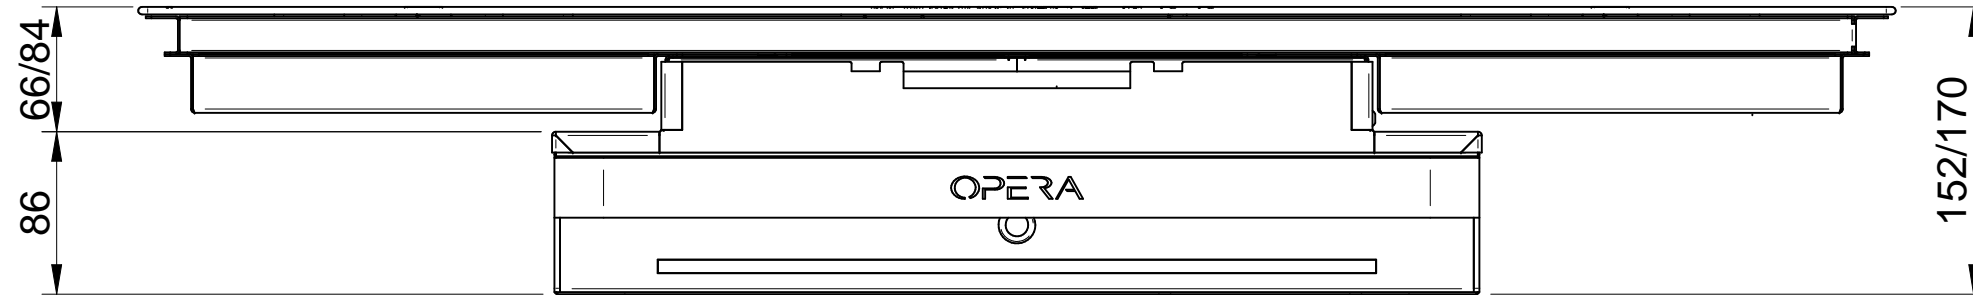

Dim. in mm unless otherwise specified Tolerances ISO 2768		Material:	This drawing is the property of OPERA Hausgeräte GmbH Unterm Wolfsberg 9/9a 75177 Pforzheim, Germany
Date:	Name:	-	
Drawn:	11/01/2022	GDP	Title: NIVEL - TECHNICAL DRAWINGS
Verified.:	-	-	
Rev.:	00	-	
 www.operahsg.com		Model:	NIVEL
		Drawing:	DNI93
			Scale: 1:6 
			A3

Cut-out for surface mounting

Dim. in mm unless otherwise specified Tolerances ISO 2768			Material:	This drawing is the property of OPERA Hausgeräte GmbH Unterm Wolfsberg 9/9a 75177 Pforzheim, Germany
	Date:	Name:	-	
Drawn:	11/01/2022	GDP	Title:	Scale:
Verified.:	-	-	NIVEL -TECHNICAL DRAWINGS	1:4
Rev.:	00	-		Model: NIVEL
OPERA www.operahsg.com			Drawing: DNI93	A3

SECTION A-A

Cut-out for flush mounting

Dim. in mm unless otherwise specified Tolerances ISO 2768		Material:	This drawing is the property of OPERA Hausgeräte GmbH Unterm Wolfsberg 9/9a 75177 Pforzheim, Germany
Date:	Name:	-	
Drawn:	11/01/2022	GDP	Title: NIVEL - TECHNICAL DRAWINGS
Verified.:	-	-	
Rev.:	00	-	
 www.operahsg.com		Model:	NIVEL
		Drawing:	DNI93
			Scale: 1:4 
			A3

Dim. in mm unless otherwise specified Tolerances ISO 2768		Material:	This drawing is the property of OPERA Hausgeräte GmbH Unterm Wolfsberg 9/9a 75177 Pforzheim, Germany
Date:	Name:	-	
Drawn:	11/01/2022	GDP	Title: NIVEL - TECHNICAL DRAWINGS
Verified.:	-	-	
Rev.:	00	-	
 www.operahsg.com		Model:	NIVEL
		Drawing:	DNI93
			Scale: 1:5 
			A3