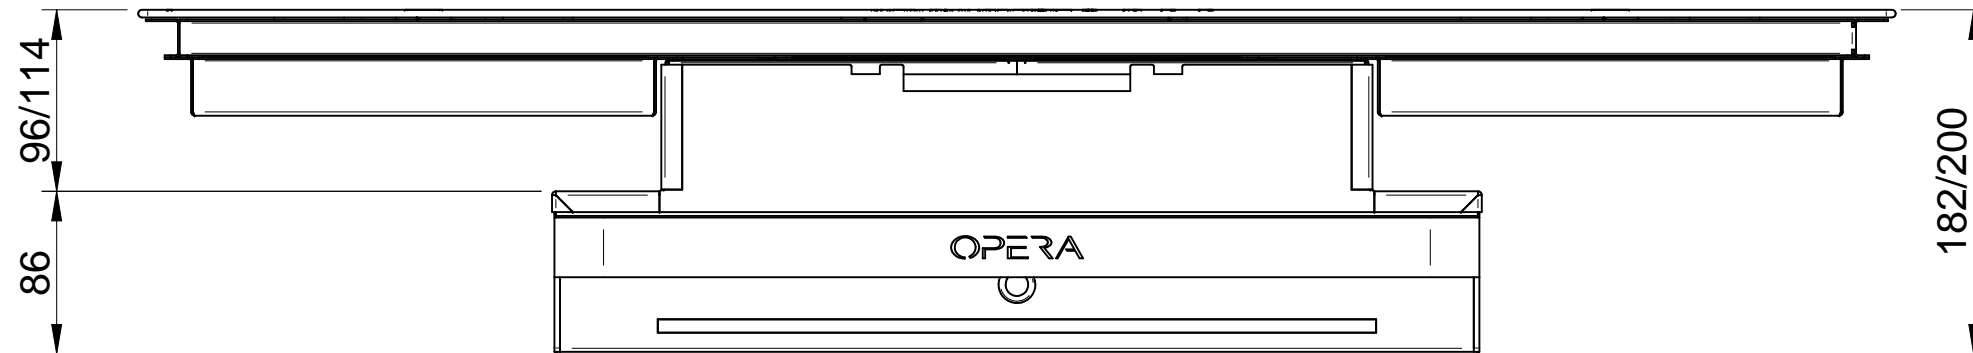

Option 2

Dim. in mm unless otherwise specified Tolerances ISO 2768		Material:	This drawing is the property of OPERA Hausgeräte GmbH Unterm Wolfsberg 9/9a 75177 Pforzheim, Germany
Date:	Name:	-	
Drawn:	11/01/2022	GDP	Title: NIVEL -TECHNICAL DRAWINGS
Verified.:	-	-	
Rev.:	00	-	
  www.operahsg.com		Model: NIVEL	Scale: 1:4
		Drawing: DNI93	 A3