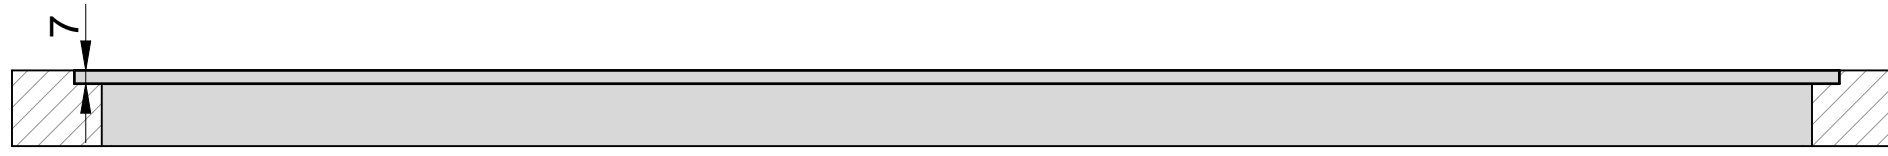

SECTION A-A

Cut-out for flush mounting

Dim. in mm unless otherwise specified Tolerances ISO 2768		Material:	This drawing is the property of OPERA Hausgeräte GmbH Unterm Wolfsberg 9/9a 75177 Pforzheim, Germany
Date:	Name:	-	
Drawn:	11/01/2022	GDP	Title: NIVEL - TECHNICAL DRAWINGS
Verified.:	-	-	
Rev.:	00	-	
 www.operahsg.com		Model:	NIVEL
		Drawing:	DNI93
			Scale: 1:4 
			A3