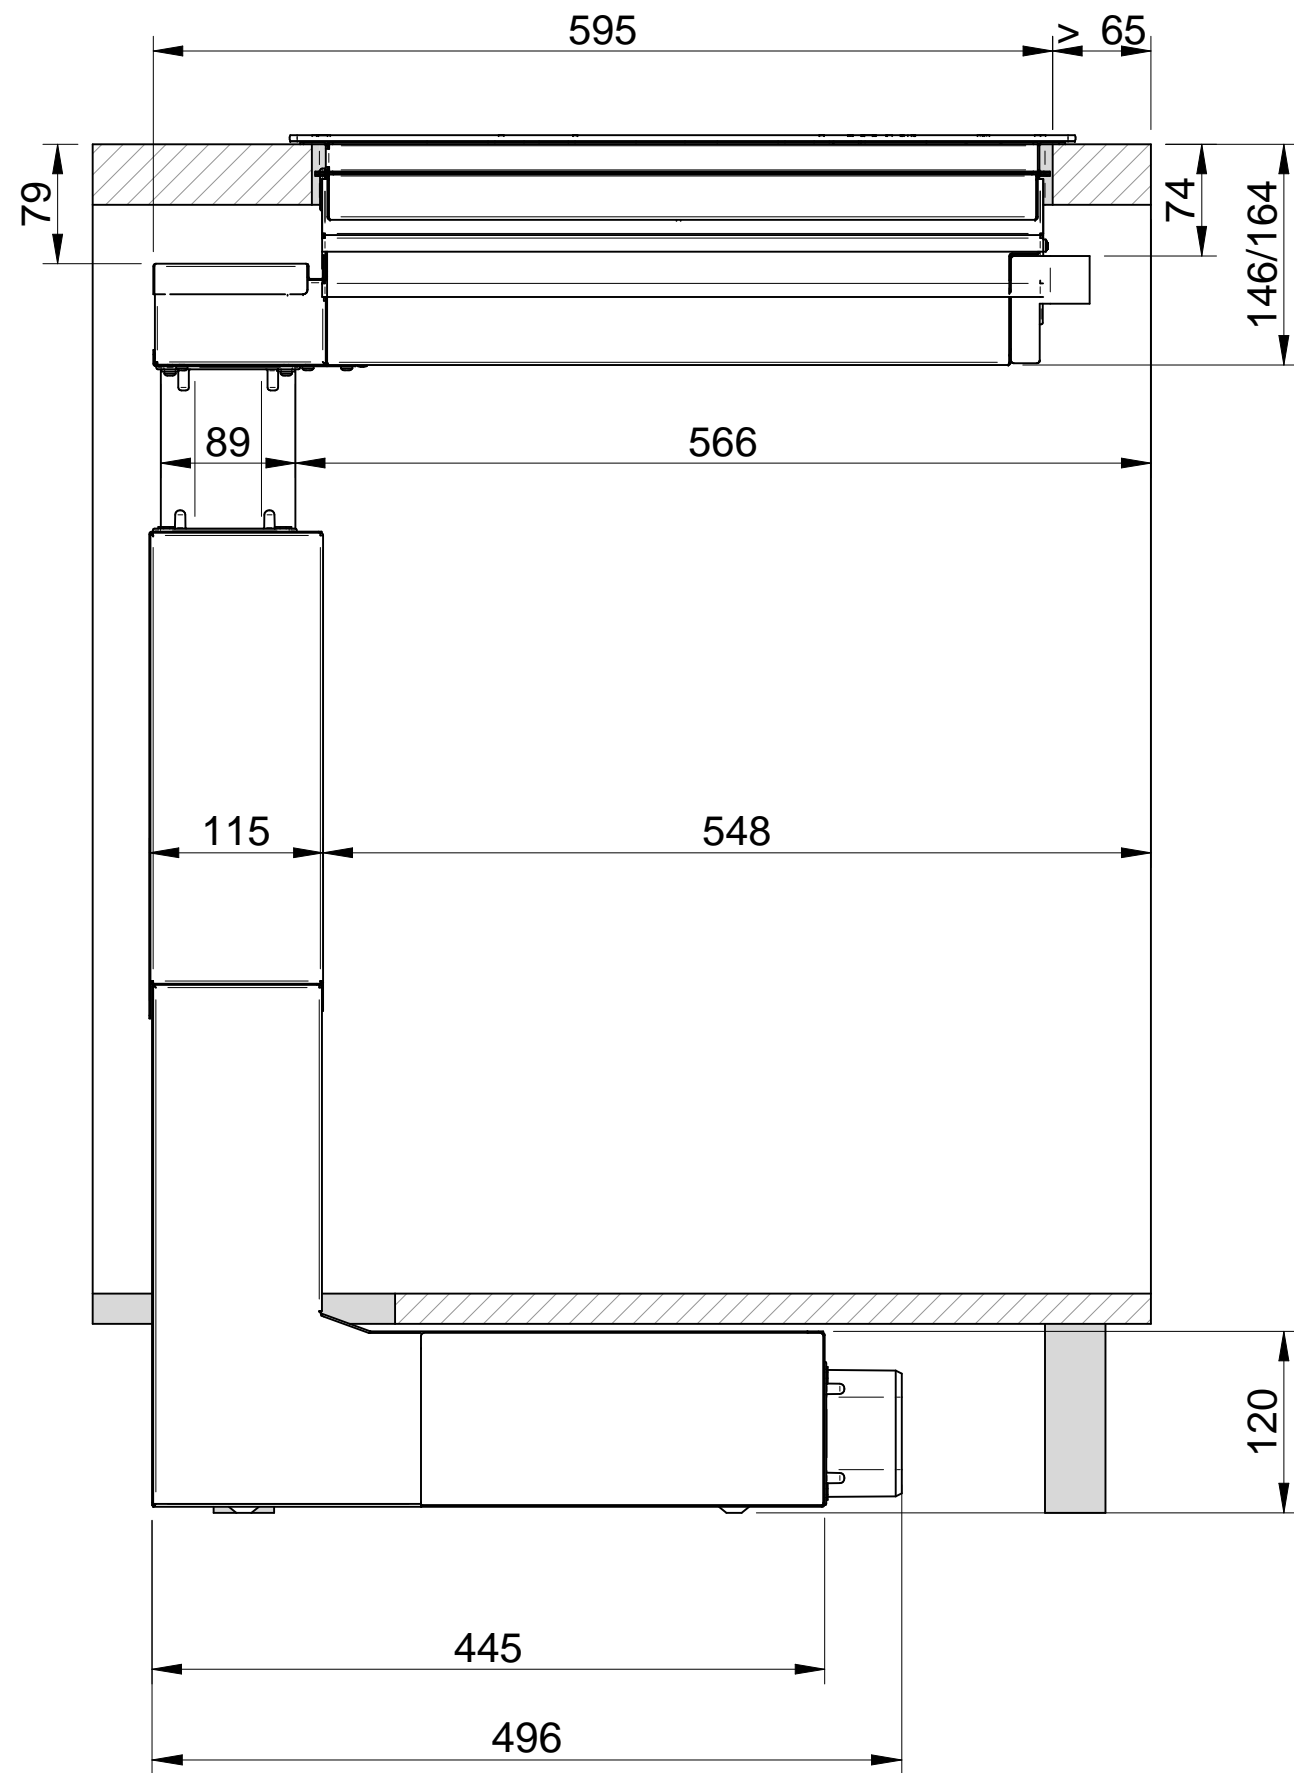

Dim. in mm unless otherwise specified Tolerances ISO 2768		Material:	This drawing is the property of OPERA Hausgeräte GmbH Unterm Wolfsberg 9/9a 75177 Pforzheim, Germany
Date:	Name:	-	
Drawn:	11/01/2022	GDP	Title: NIVEL - TECHNICAL DRAWINGS
Verified.:	-	-	
Rev.:	00	-	
 www.operahsg.com		Model: NIVEL	Scale: 1:4
		Drawing: DNI93	 A3

Cut-out for surface mounting

Dim. in mm unless otherwise specified Tolerances ISO 2768			Material:	This drawing is the property of OPERA Hausgeräte GmbH Unterm Wolfsberg 9/9a 75177 Pforzheim, Germany
	Date:	Name:	-	
Drawn:	11/01/2022	GDP	Title:	Scale:
Verified.:	-	-	NIVEL -TECHNICAL DRAWINGS	1:4
Rev.:	00	-		Model: NIVEL
OPERA www.operahsg.com			Drawing: DNI93	A3

SECTION A-A

Cut-out for flush mounting

Dim. in mm unless otherwise specified Tolerances ISO 2768		Material:	This drawing is the property of OPERA Hausgeräte GmbH Unterm Wolfsberg 9/9a 75177 Pforzheim, Germany
Date:	Name:	-	
Drawn:	11/01/2022	GDP	Title: NIVEL - TECHNICAL DRAWINGS
Verified.:	-	-	
Rev.:	00	-	
 www.operahsg.com		Model:	NIVEL
		Drawing:	DNI93
			Scale: 1:4 
			A3

Dim. in mm unless otherwise specified Tolerances ISO 2768		Material:	This drawing is the property of OPERA Hausgeräte GmbH Unterm Wolfsberg 9/9a 75177 Pforzheim, Germany
Date:	Name:	-	
Drawn:	11/01/2022	GDP	Title: NIVEL - TECHNICAL DRAWINGS
Verified.:	-	-	
Rev.:	00	-	
 www.operahsg.com		Model:	NIVEL
		Drawing:	DNI93
			Scale: 1:5 
			A3