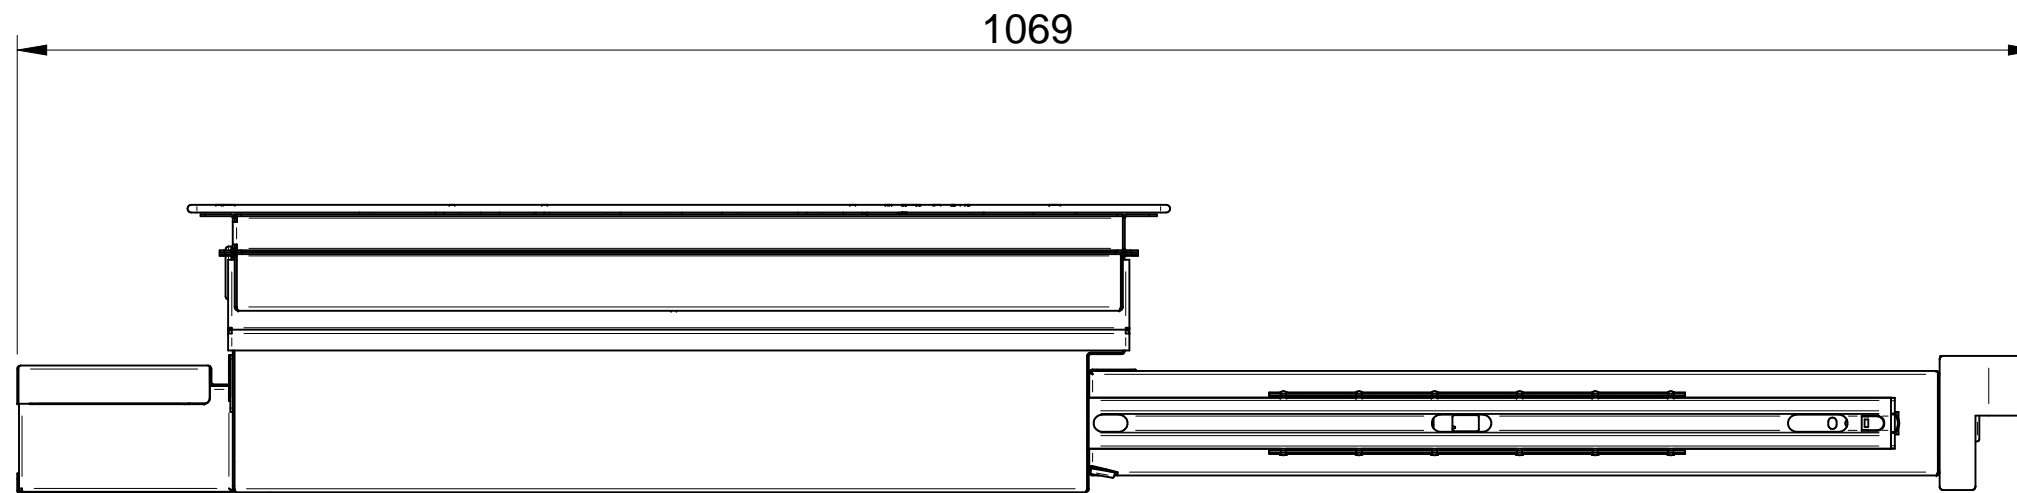

Dim. in mm unless otherwise specified Tolerances ISO 2768		Material:	This drawing is the property of OPERA Hausgeräte GmbH Unterm Wolfsberg 9/9a 75177 Pforzheim, Germany
Date:	Name:	-	
Drawn:	11/01/2022	GDP	Title: NIVEL - TECHNICAL DRAWINGS
Verified.:	-	-	
Rev.:	00	-	
  www.operahsg.com		Model: NIVEL	Scale: 1:4
		Drawing: DNI93	 A3