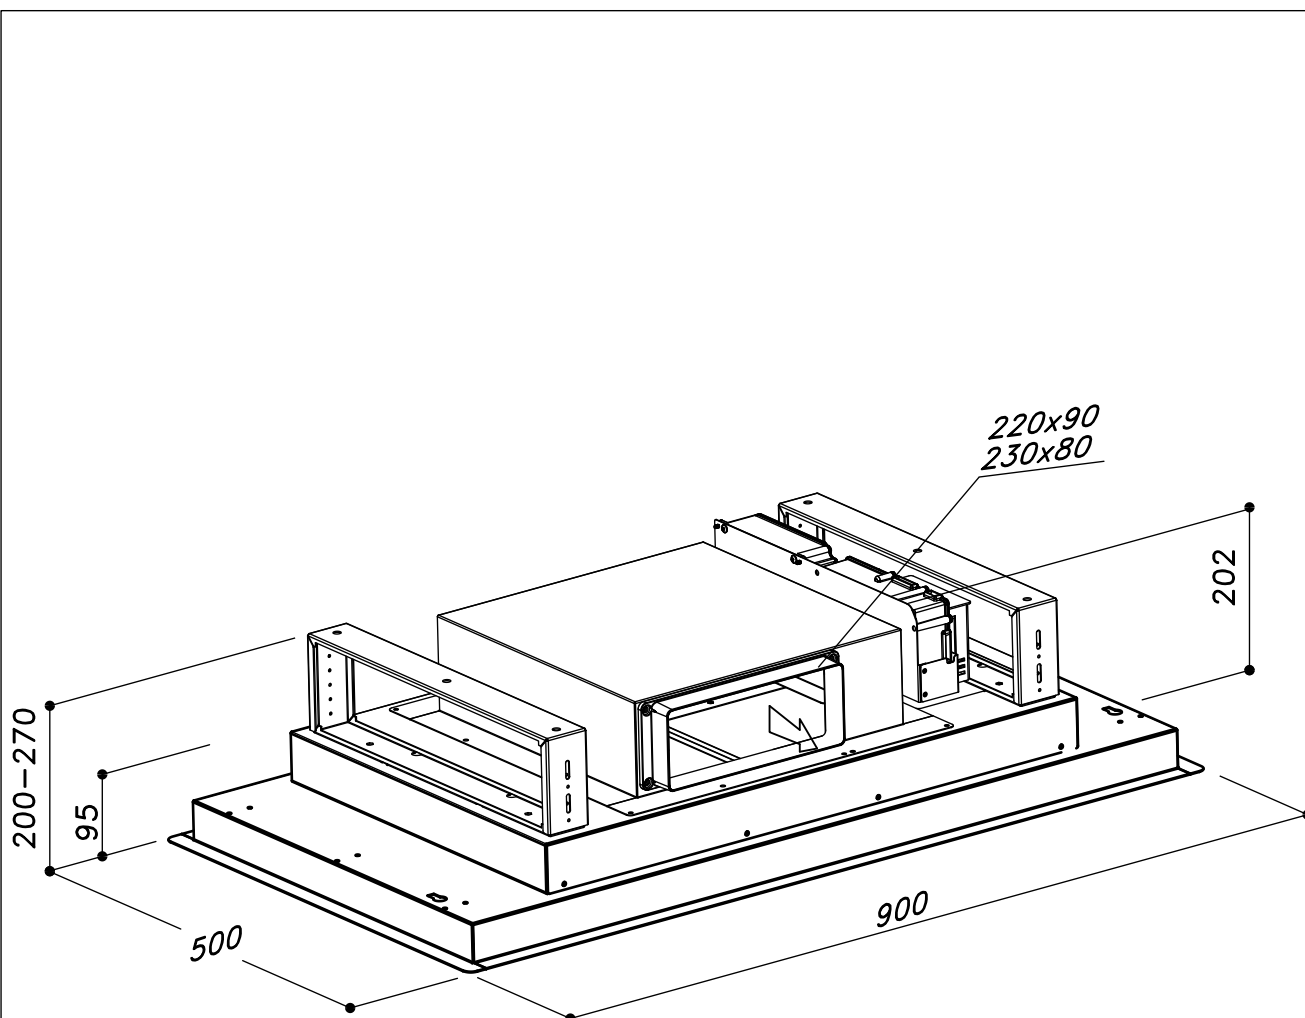

S975 EM 90x50

For the installation, create a false ceiling with a niche of 865mm for 465mm whose minimum height to be reached is 200mm